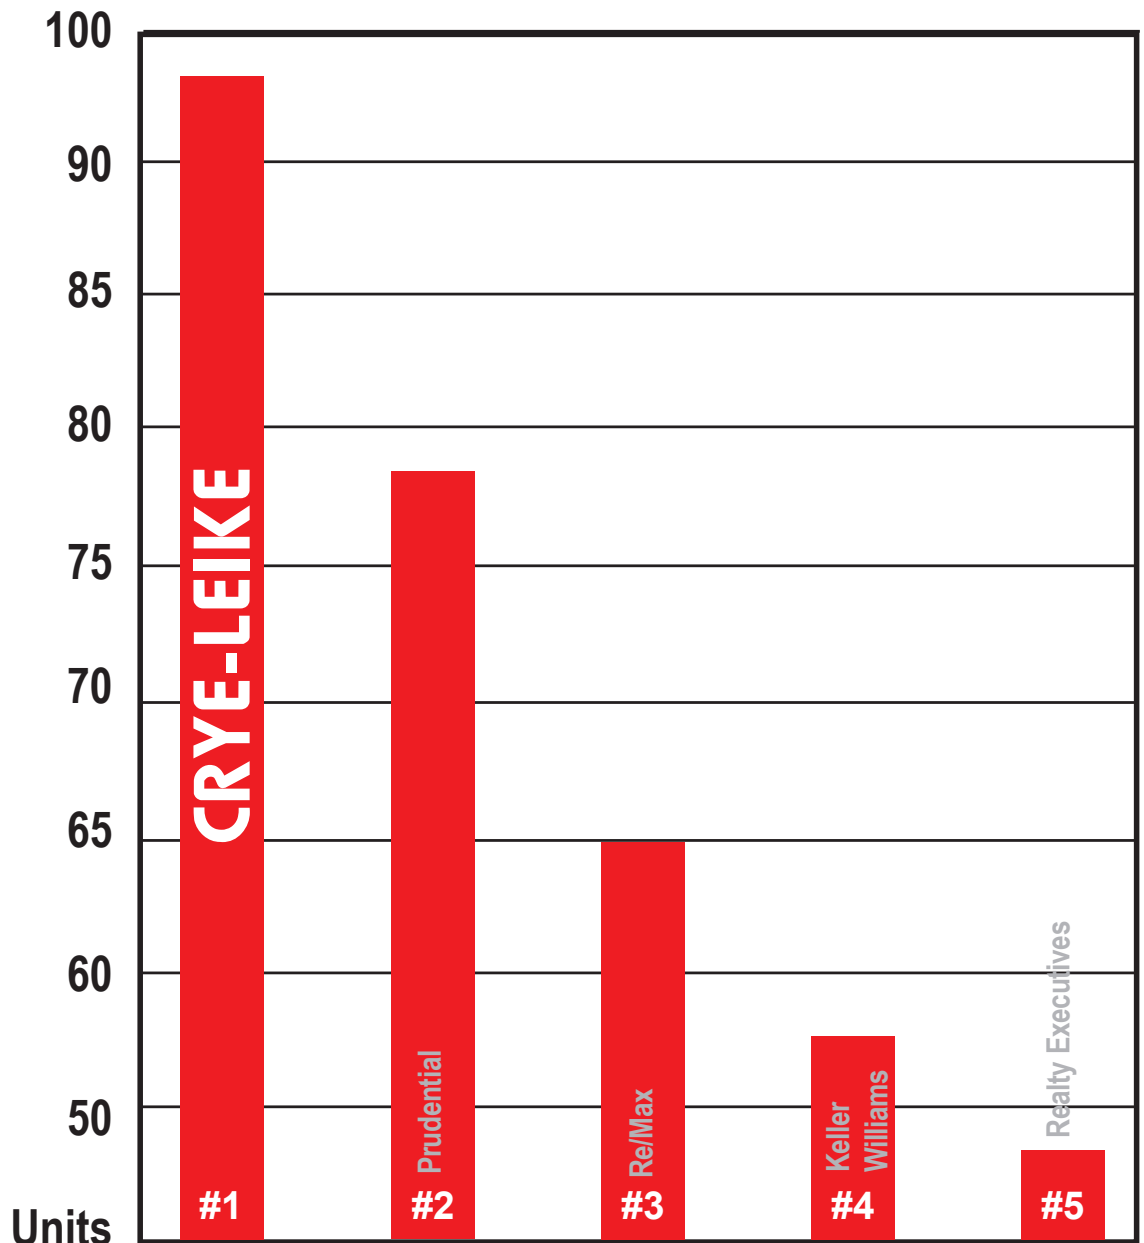

## Area 5 - Hwy 58-City-Eastdale/Dalewood/Tyner

Residential Real Estate Firms ranked by sales units

**#1**  
*in the  
Mid-South!*

Compiled from information supplied by the Chattanooga Association of Realtors  
January - December 2007.

Does not include all companies having sales in the area: only shows top 5 firms for the period.