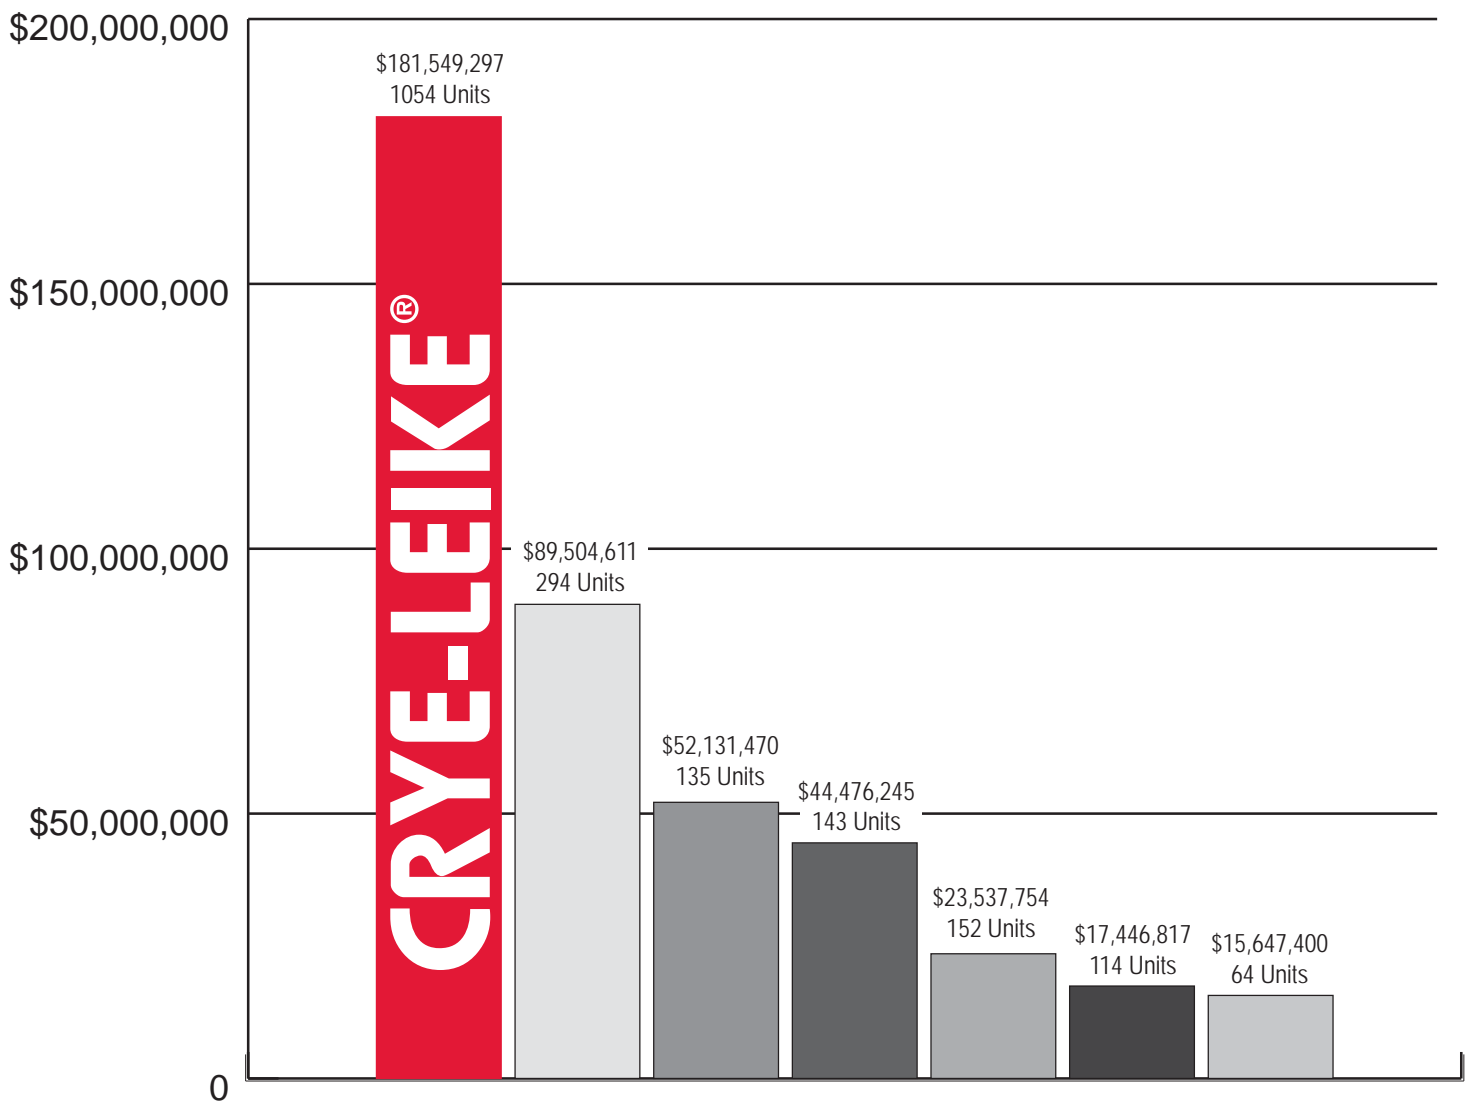

# Who's Selling East Memphis?

January 1 through December 31, 2007 • Closed Sales

*This information includes only sales reported to MLS. Figures represent total dollar volume of listing sides and selling sides of closed sales per MLS statistics January 1, 2007 through December 31, 2007. "East Memphis" for purposes of this report includes MLS areas 752, 753, 755, 756, 758, 759, 782 and 783. Chart includes the seven top companies in the area. Does not include all companies having sales in the area or builders.*