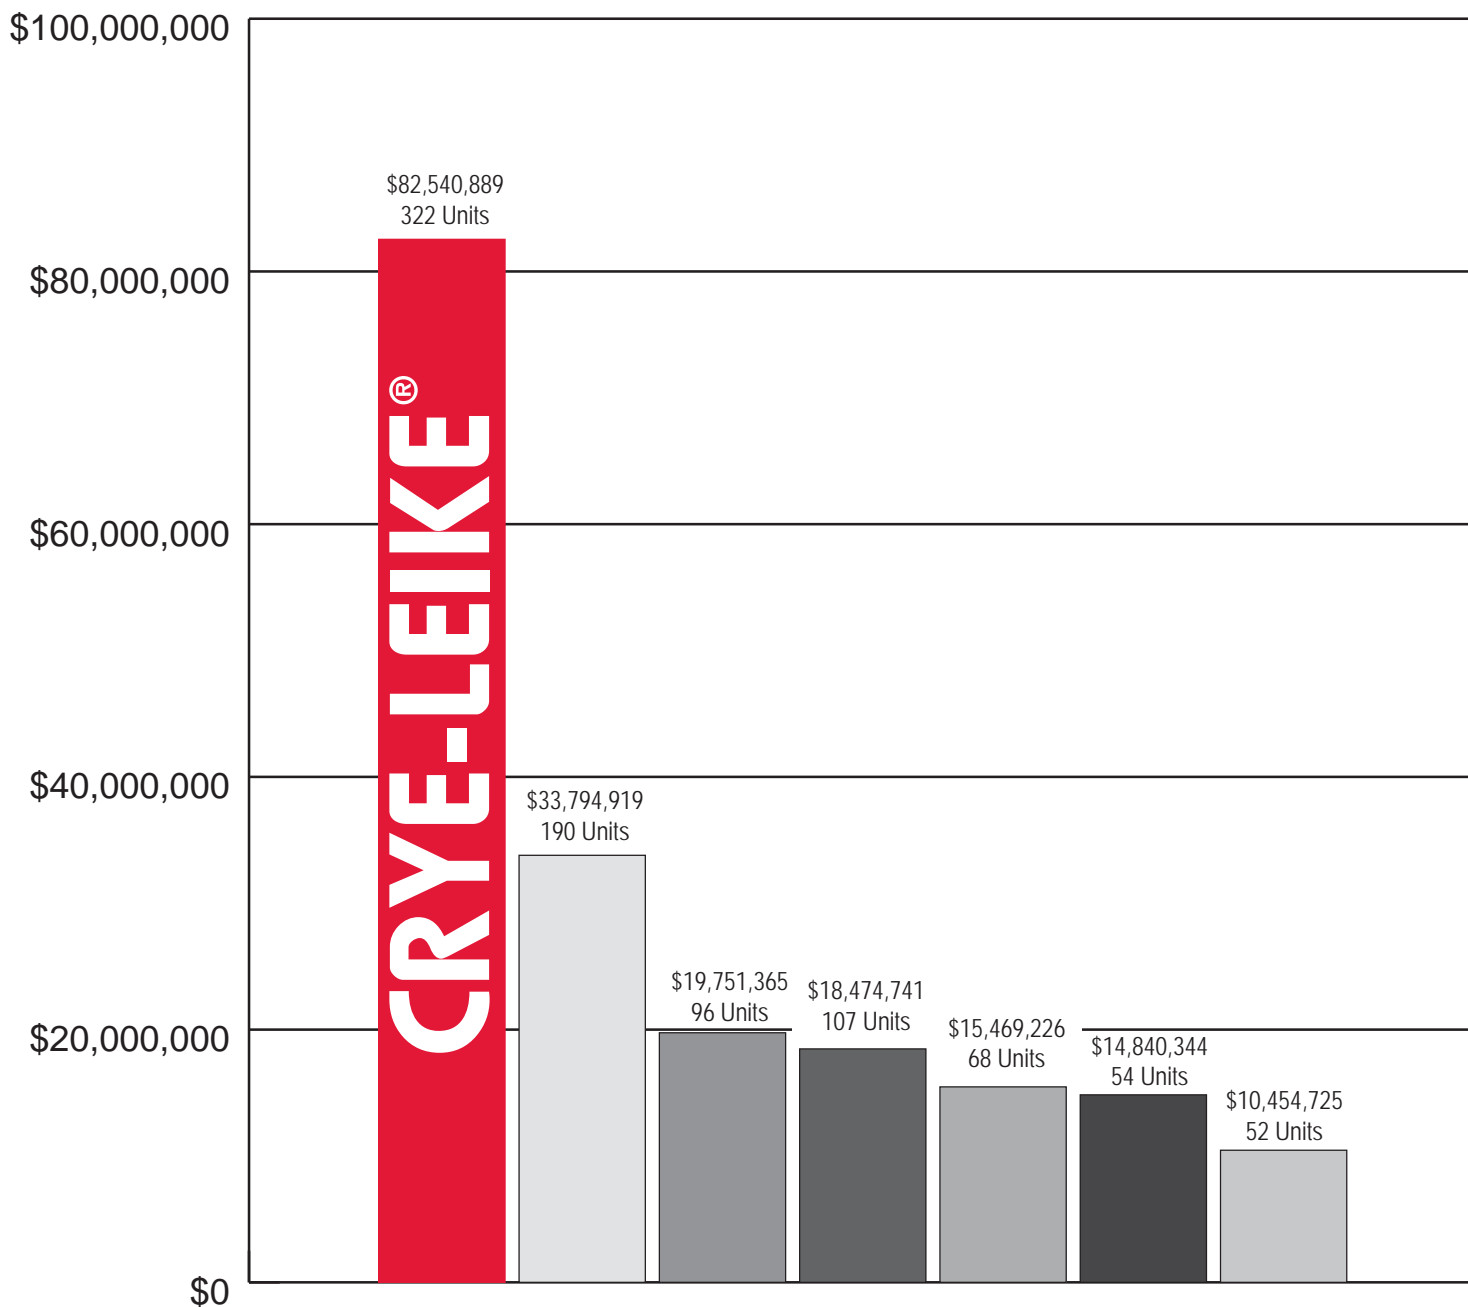

Who's Selling Fayette County?

January 1 through December 31, 2007 • Closed Sales

This information includes only sales reported to MLS. Figures represent total dollar volume of listing sides and selling sides of closed sales per MLS statistics January 1, 2007 through December 31, 2007. "Fayette County" for purposes of this report includes MLS areas 651, 652, 653, 654 and 655. Chart includes the seven top companies in the area. Does not include all companies having sales in the area or builders.