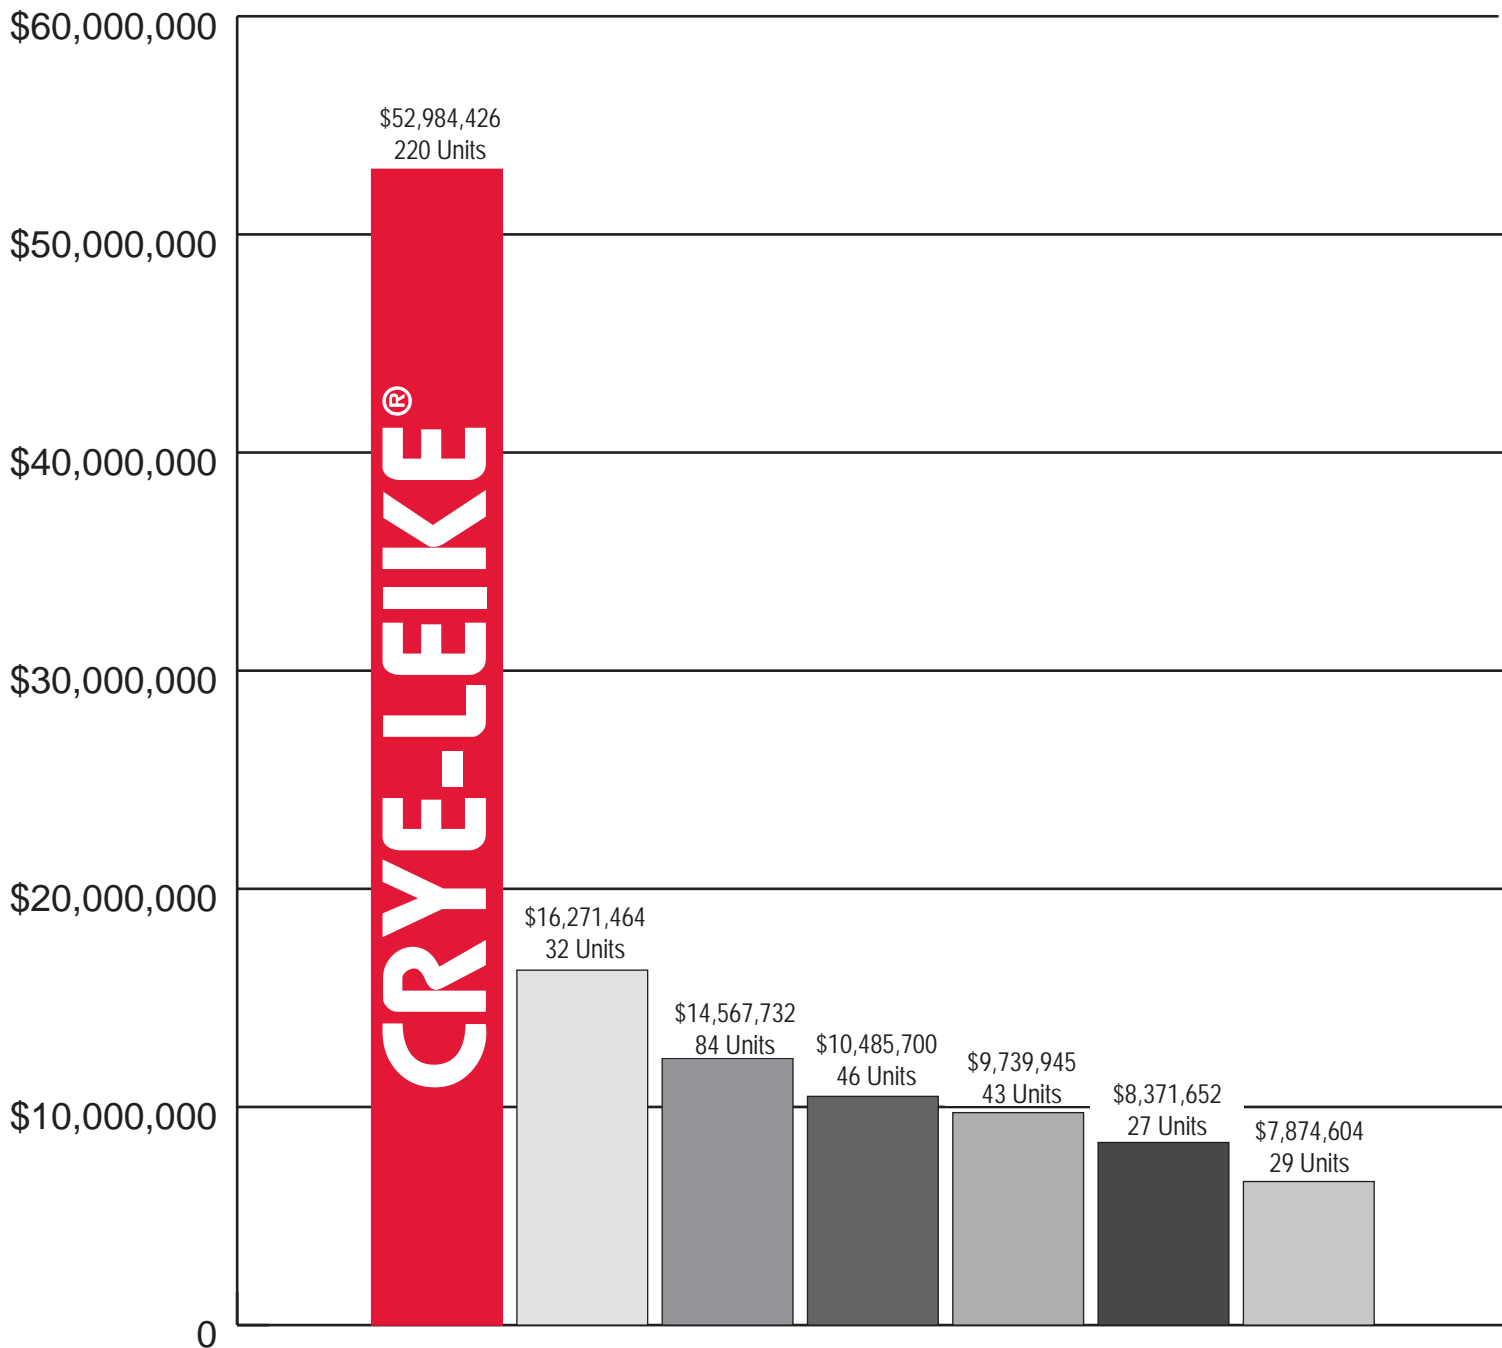

Who's Selling Fayette County?

January 1 through December 31, 2008 • Closed Sales

This information includes only sales reported to MLS. Figures represent total dollar volume of listing sides and selling sides of closed sales per MLS statistics January 1, 2008 through December 31, 2008. "Fayette County" for purposes of this report includes MLS areas 651, 652, 653, 654 and 655. Chart includes the seven top companies in the area. Does not include all companies having sales in the area or all builders.