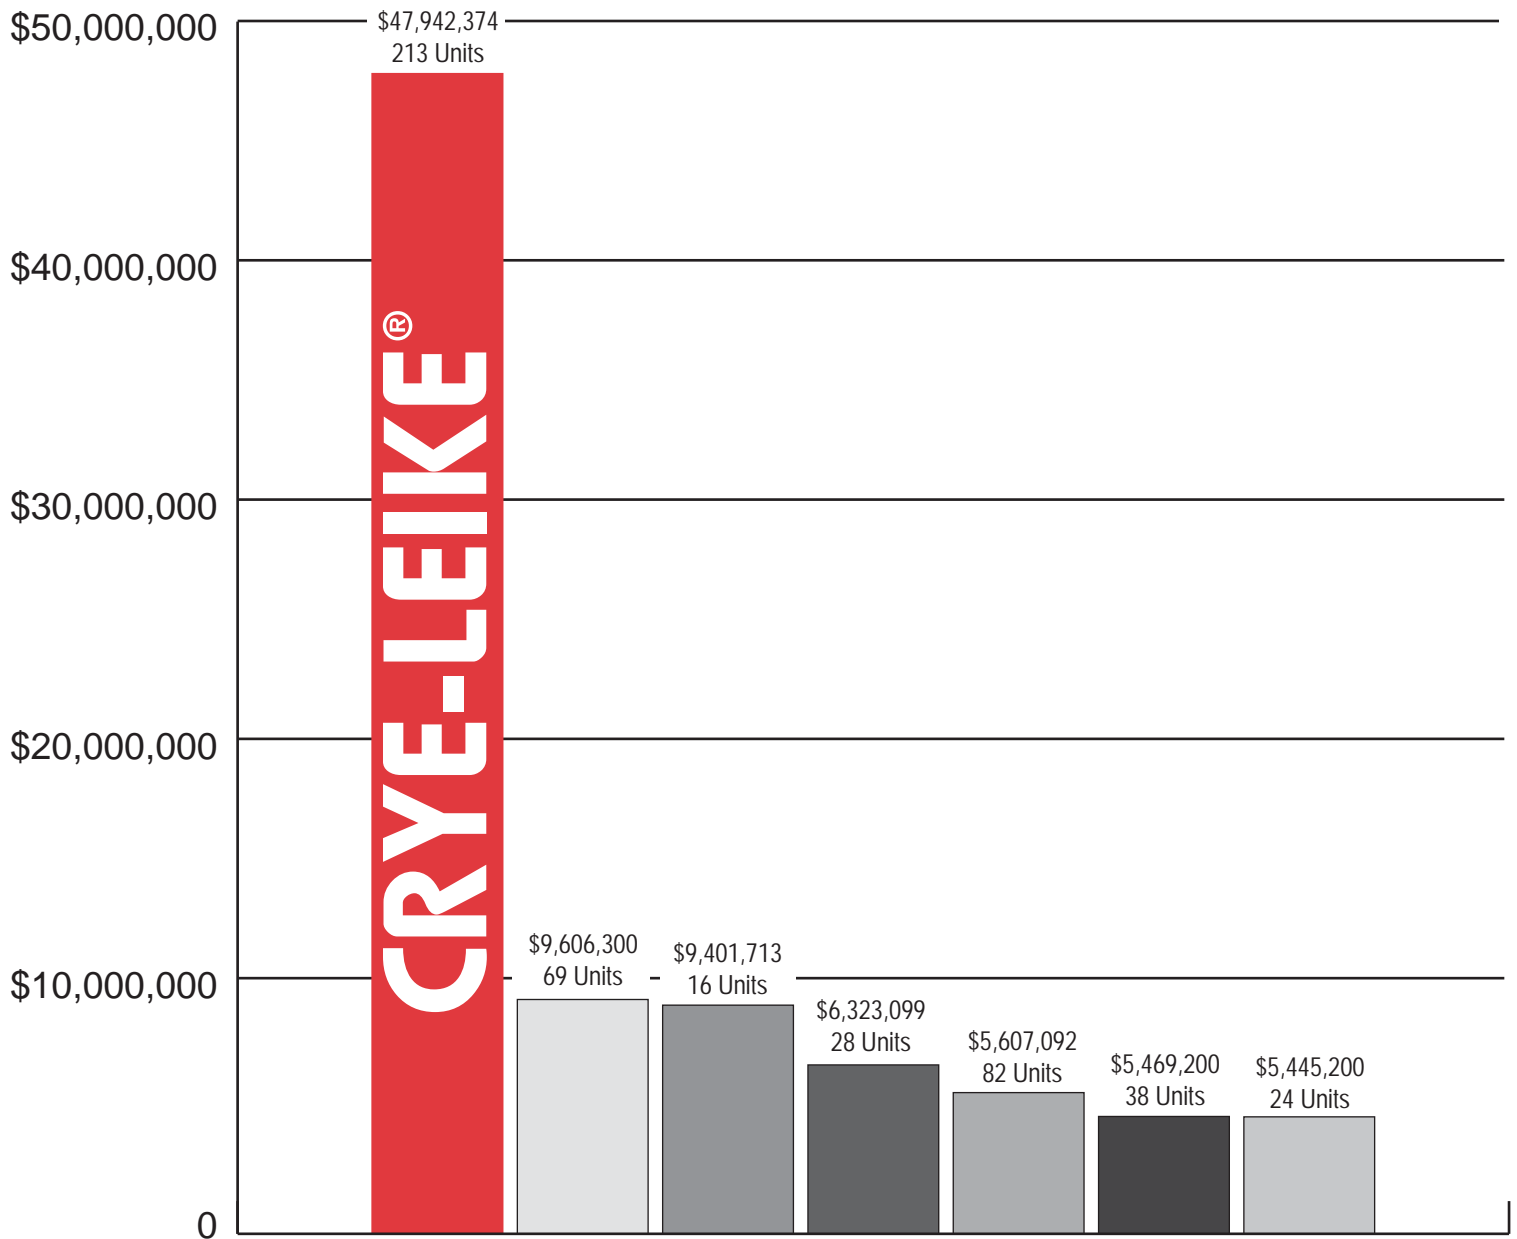

Who's Selling Fayette County?

January 1 through December 31, 2010 • Closed Sales

This information includes only sales reported to MLS. Figures represent total dollar volume of listing sides and selling sides of closed sales per MLS statistics January 1, 2010 through December 31, 2010. "Fayette County" for purposes of this report includes MLS areas 651, 652, 653, 654 and 655. Chart includes the seven top companies in the area. Does not include all companies having sales in the area or all builders.