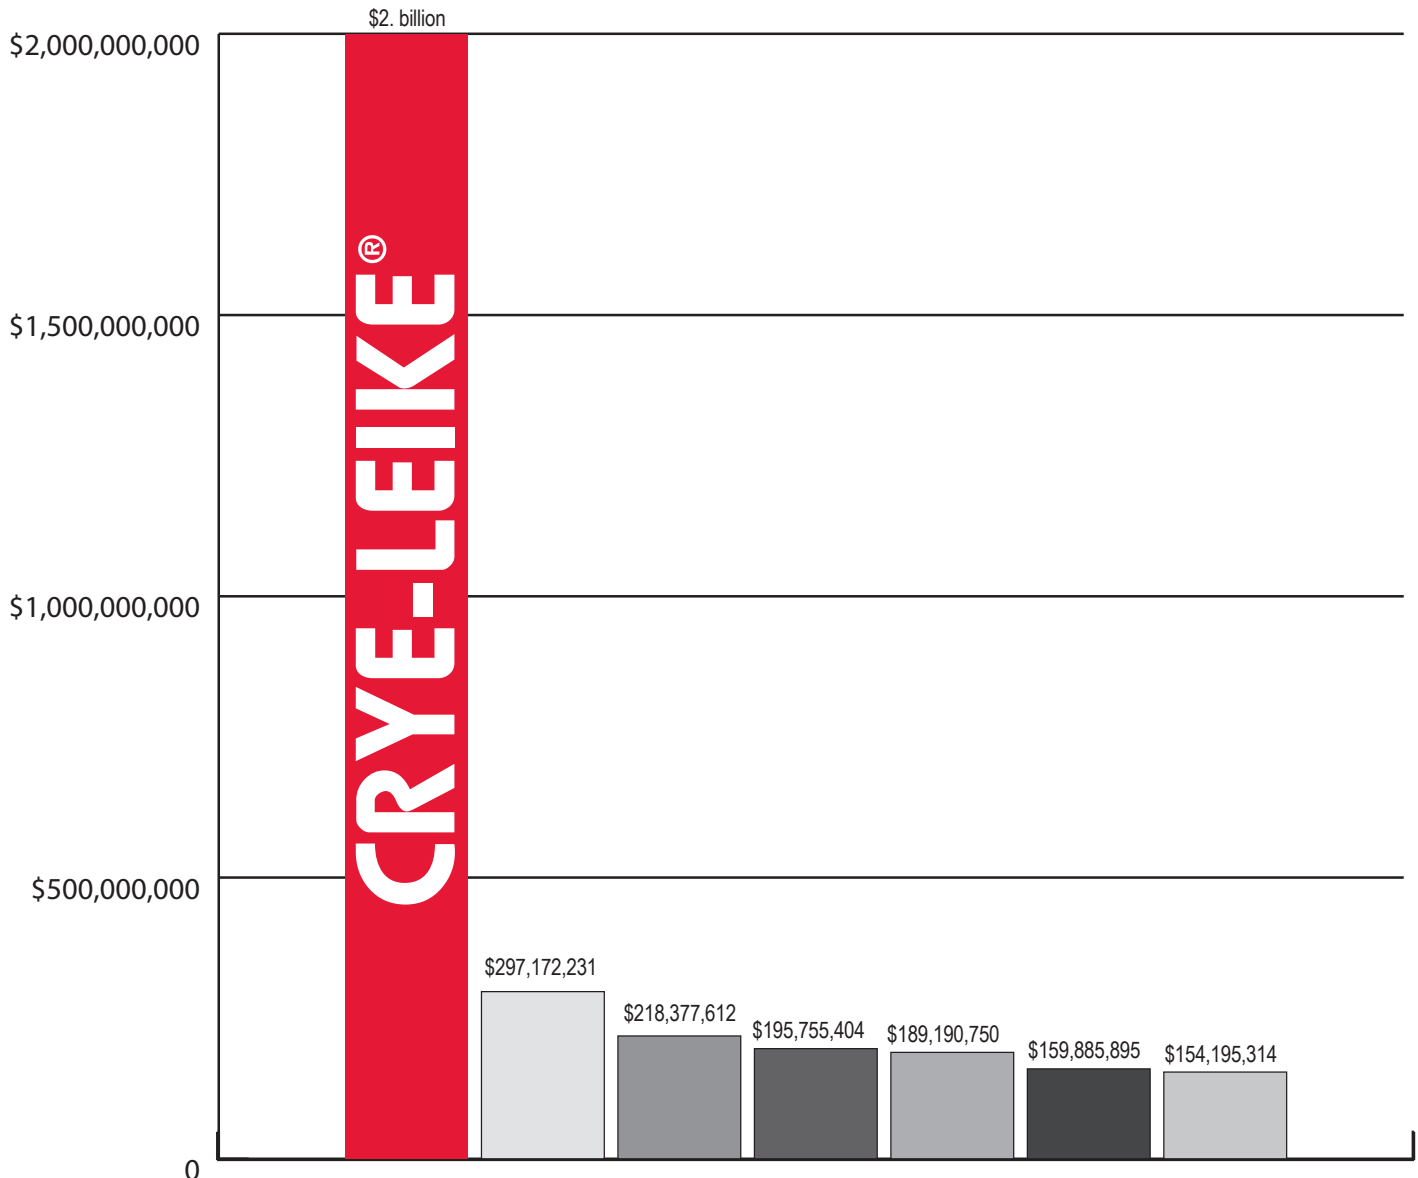

# Who's Selling Greater Memphis?

January 1 through December 31, 2007 • Closed Sales

Compiled from reliable sources based on sales information from January 01, 2007 - December 31, 2007. Chart includes the seven top companies in the area. Does not include all companies having sales in the area or builders. All information deemed reliable but not guaranteed.