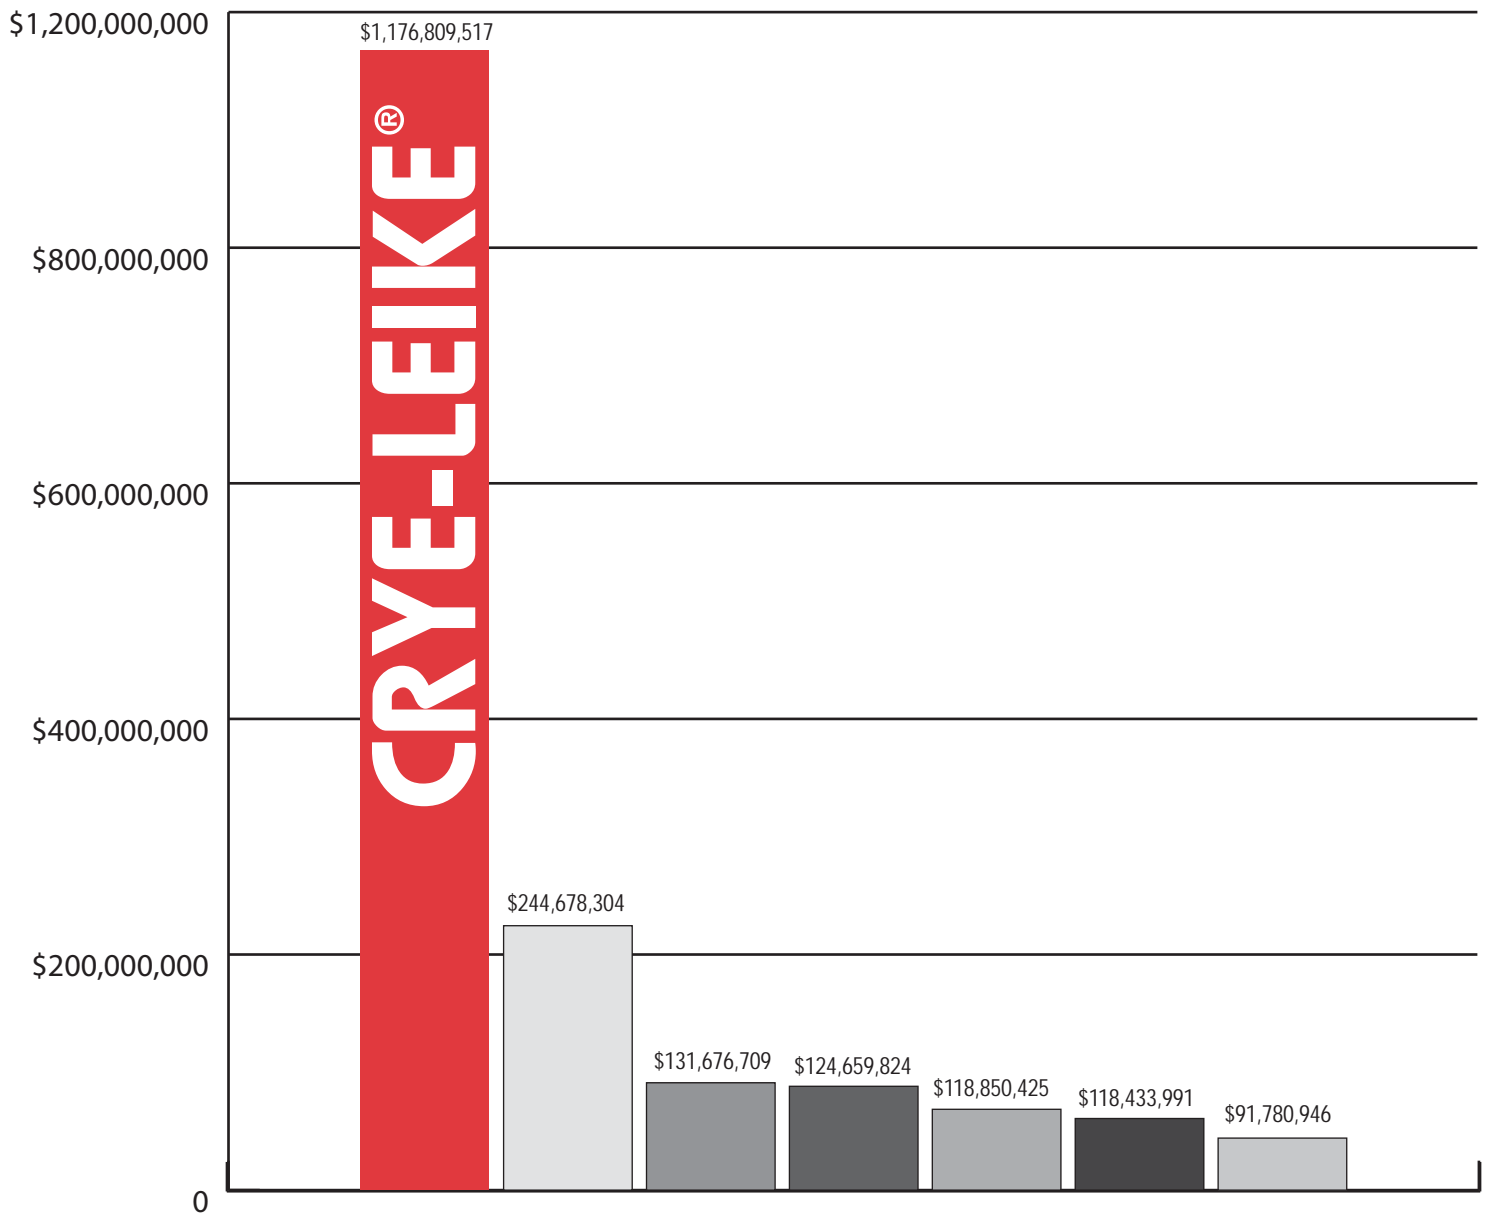

Who's Selling Greater Memphis?

January 1 through December 31, 2009 • Closed Sales

Compiled from MLS sources based on sales information from January 01, 2009 - December 31, 2009. Chart includes the seven top companies in the area. Does not include all companies having sales in the area or all builders. All information deemed reliable but not guaranteed.