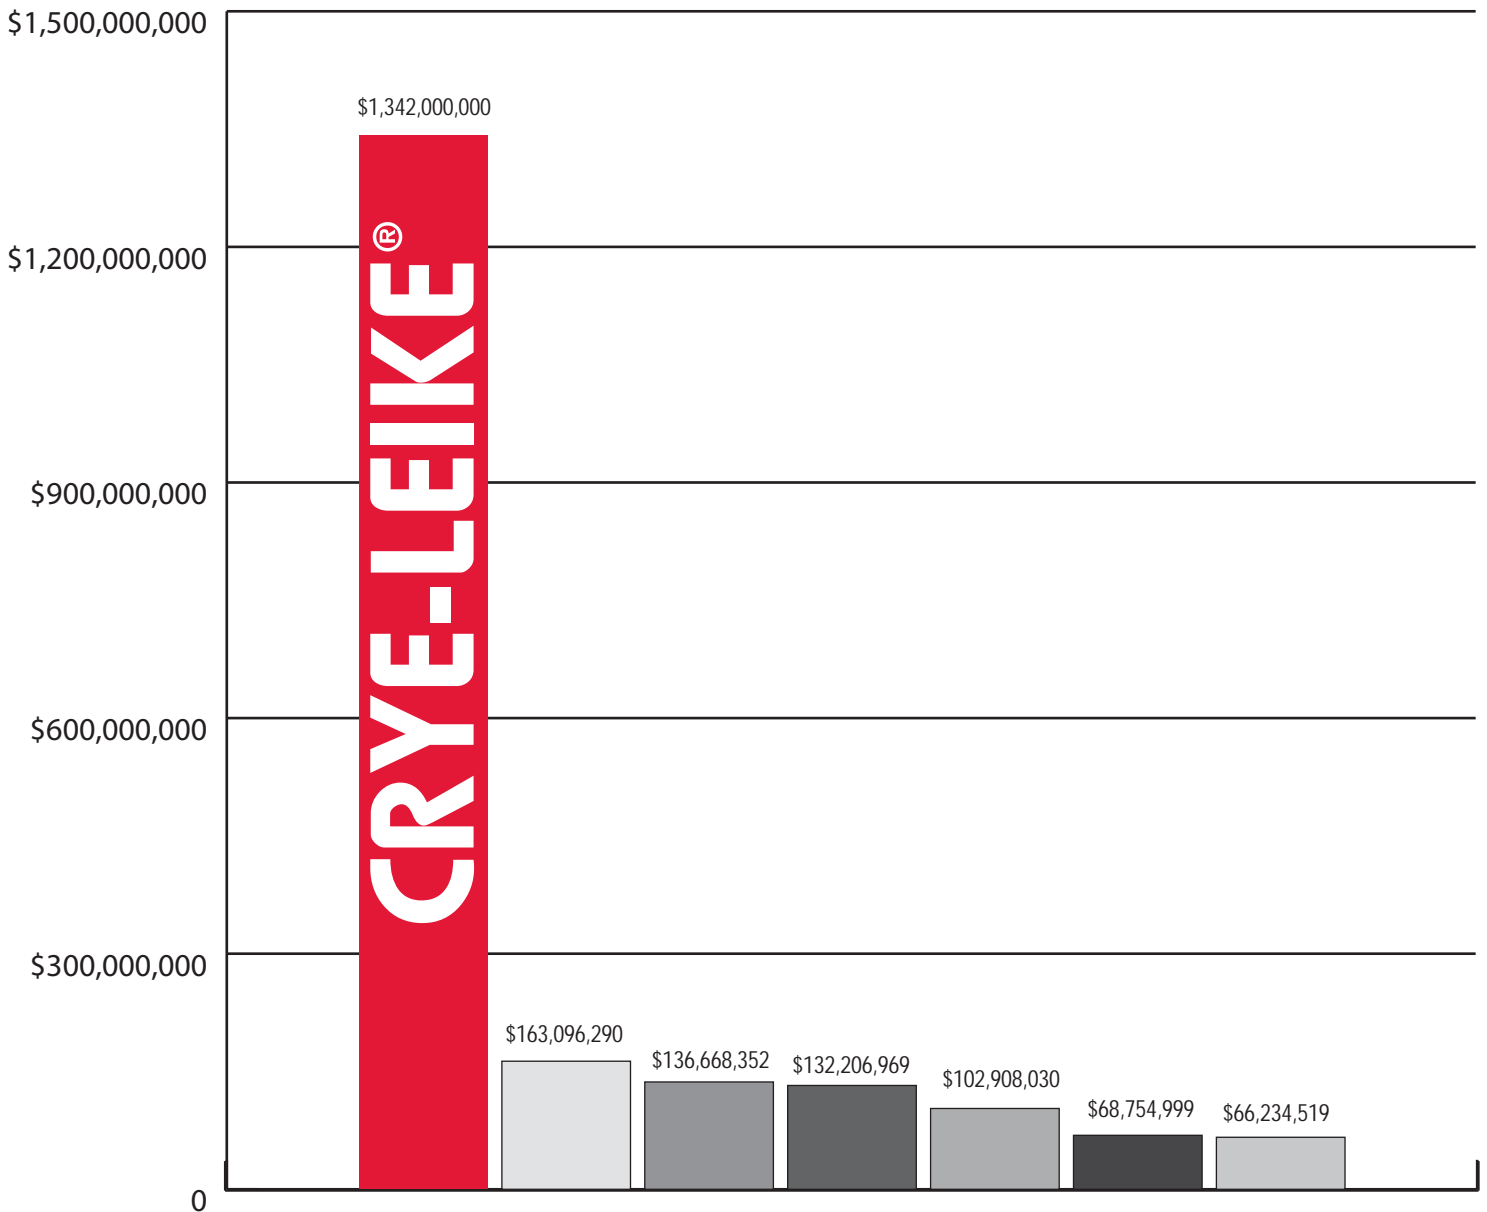

Who's Selling Greater Memphis?

January 1 through December 31, 2008 • Closed Sales

Compiled from MLS sources based on sales information from January 01, 2008 - December 31, 2008. Chart includes the seven top companies in the area. Does not include all companies having sales in the area or all builders. All information deemed reliable but not guaranteed.