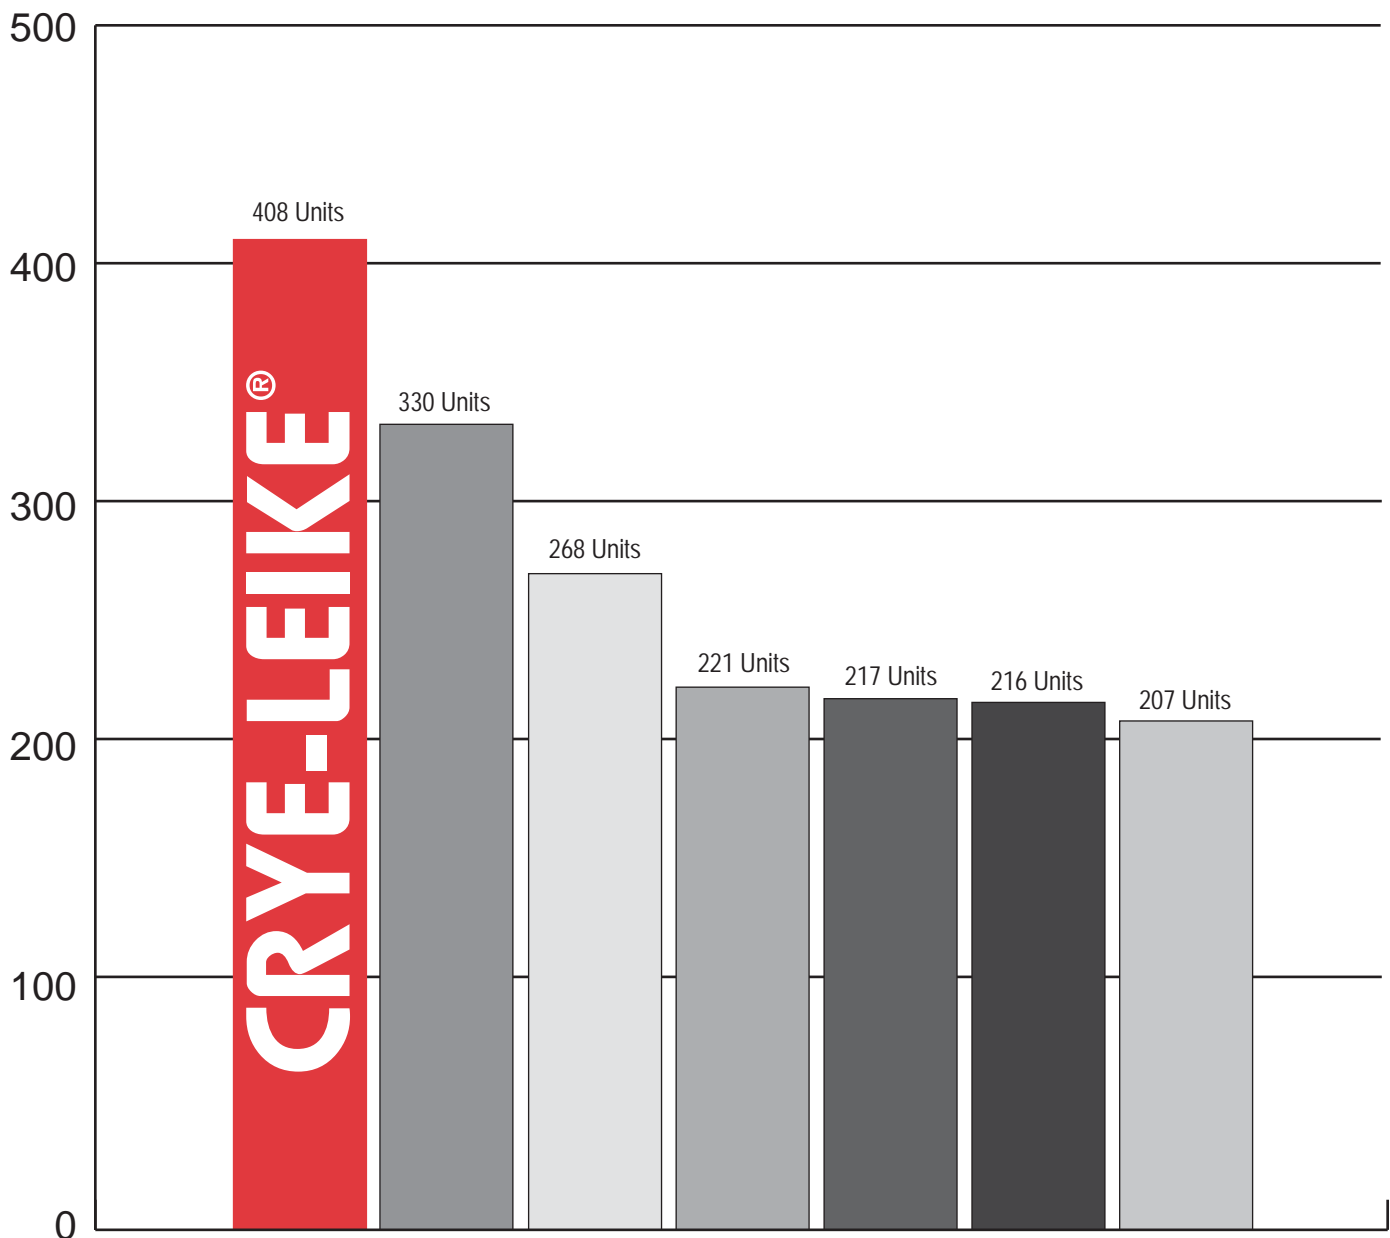

Who's Selling Jonesboro?

January 1 through December 31, 2010 • Closed Sales

This information includes only sales reported to MLS. Figures represent total of listing sides and buyer sides of closed sales per MLS statistics January 1, 2010 through December 31, 2010. "Jonesboro" for purposes of this report includes MLS areas 72401, 72403, 72404 and 72476. Chart includes the seven top companies in the area. Does not include all companies having sales in the area or all builders.