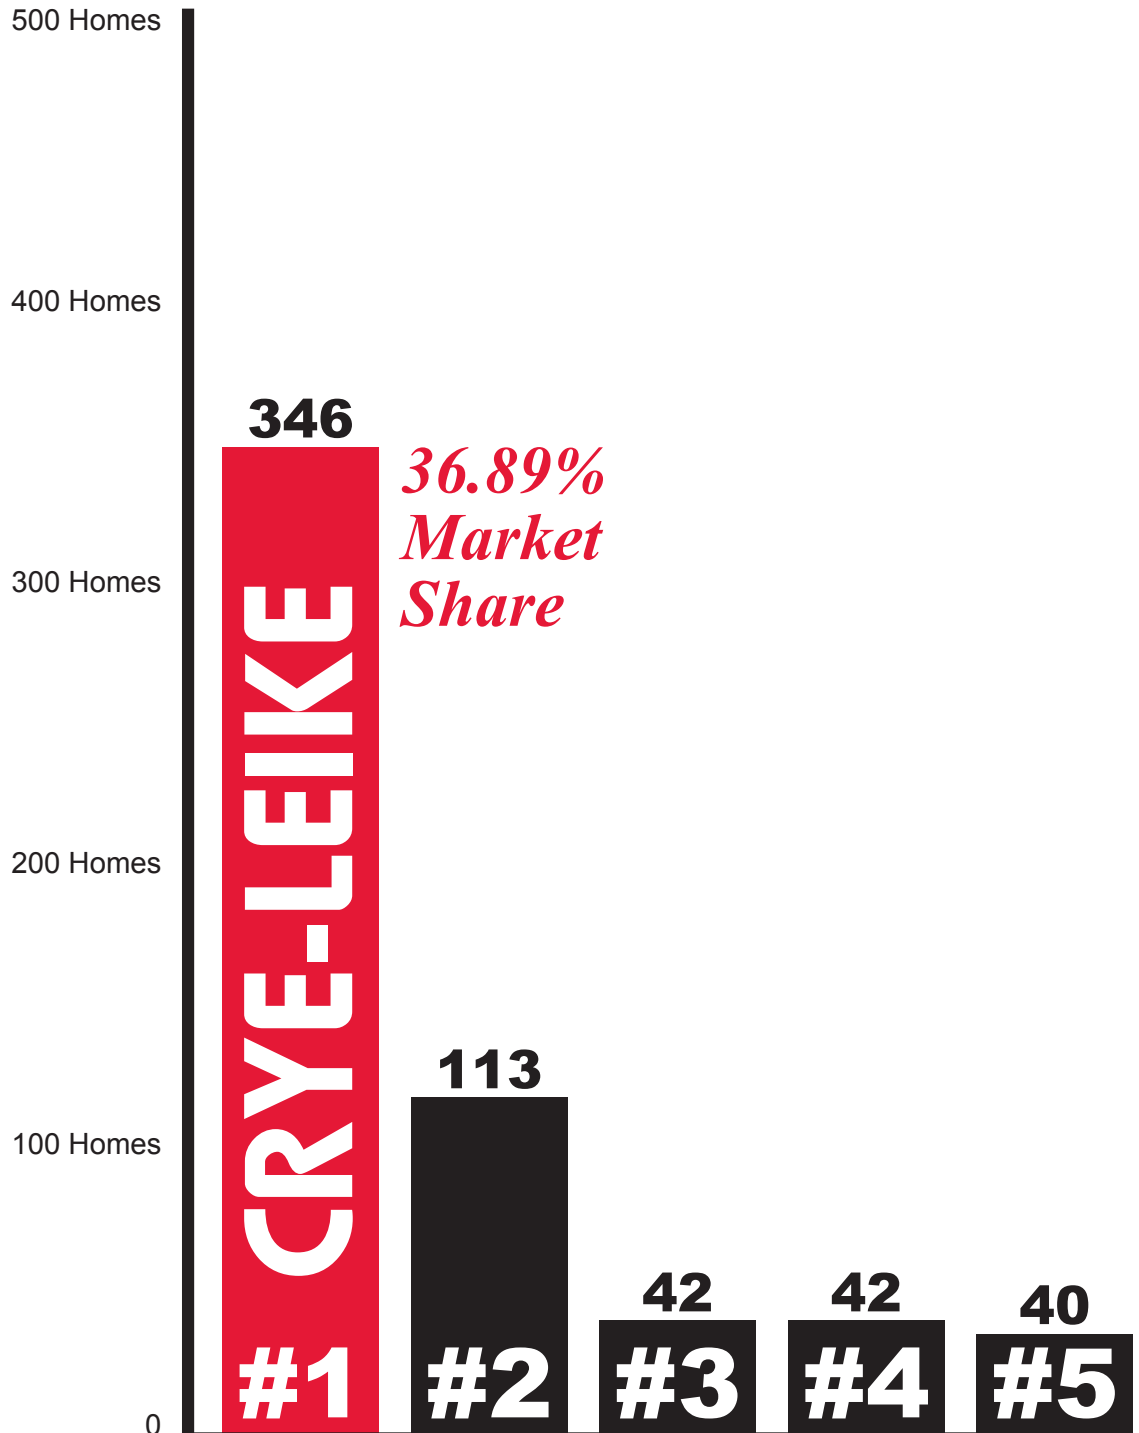

Who's Selling Maumelle?

Homes Sold in 2008

#1
in the
Mid-South

This information includes only sales reported to MLS. Figures represent total units closed per MLS statistics January 1, 2008 through December 31, 2008 Central Arkansas for purposes of this report includes CARMLS areas. This does not include all companies having sales in the area: Only shows top 5 firms for the period.