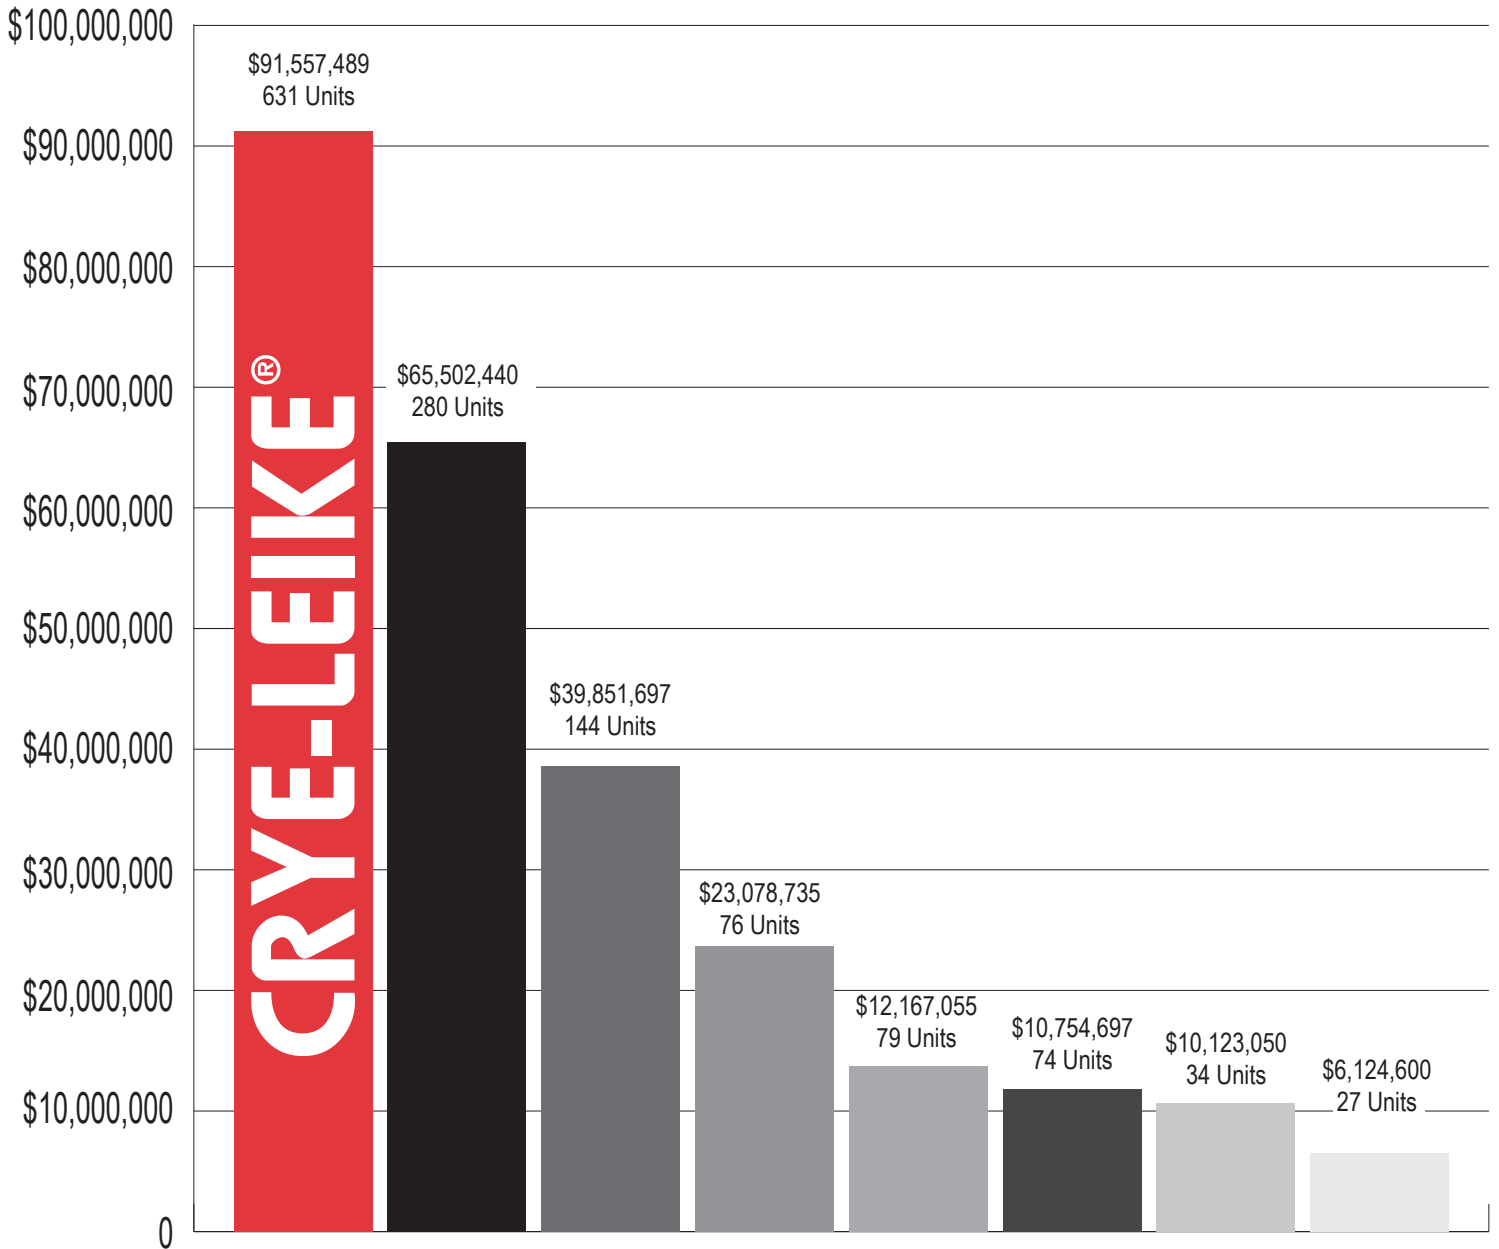

Who's Selling Midtown?

January 1 through December 31, 2006 • Closed Sales

This information includes only sales reported to MLS. Figures represent total of listing sides and buyer sides of closed sales per MLS statistics January 1, 2006 through December 31, 2006 "Midtown" for purposes of this report includes MLS areas 744, 746, 751 and 754. Chart includes the eight top companies in the area. Does not include all companies having sales in the area or builders.