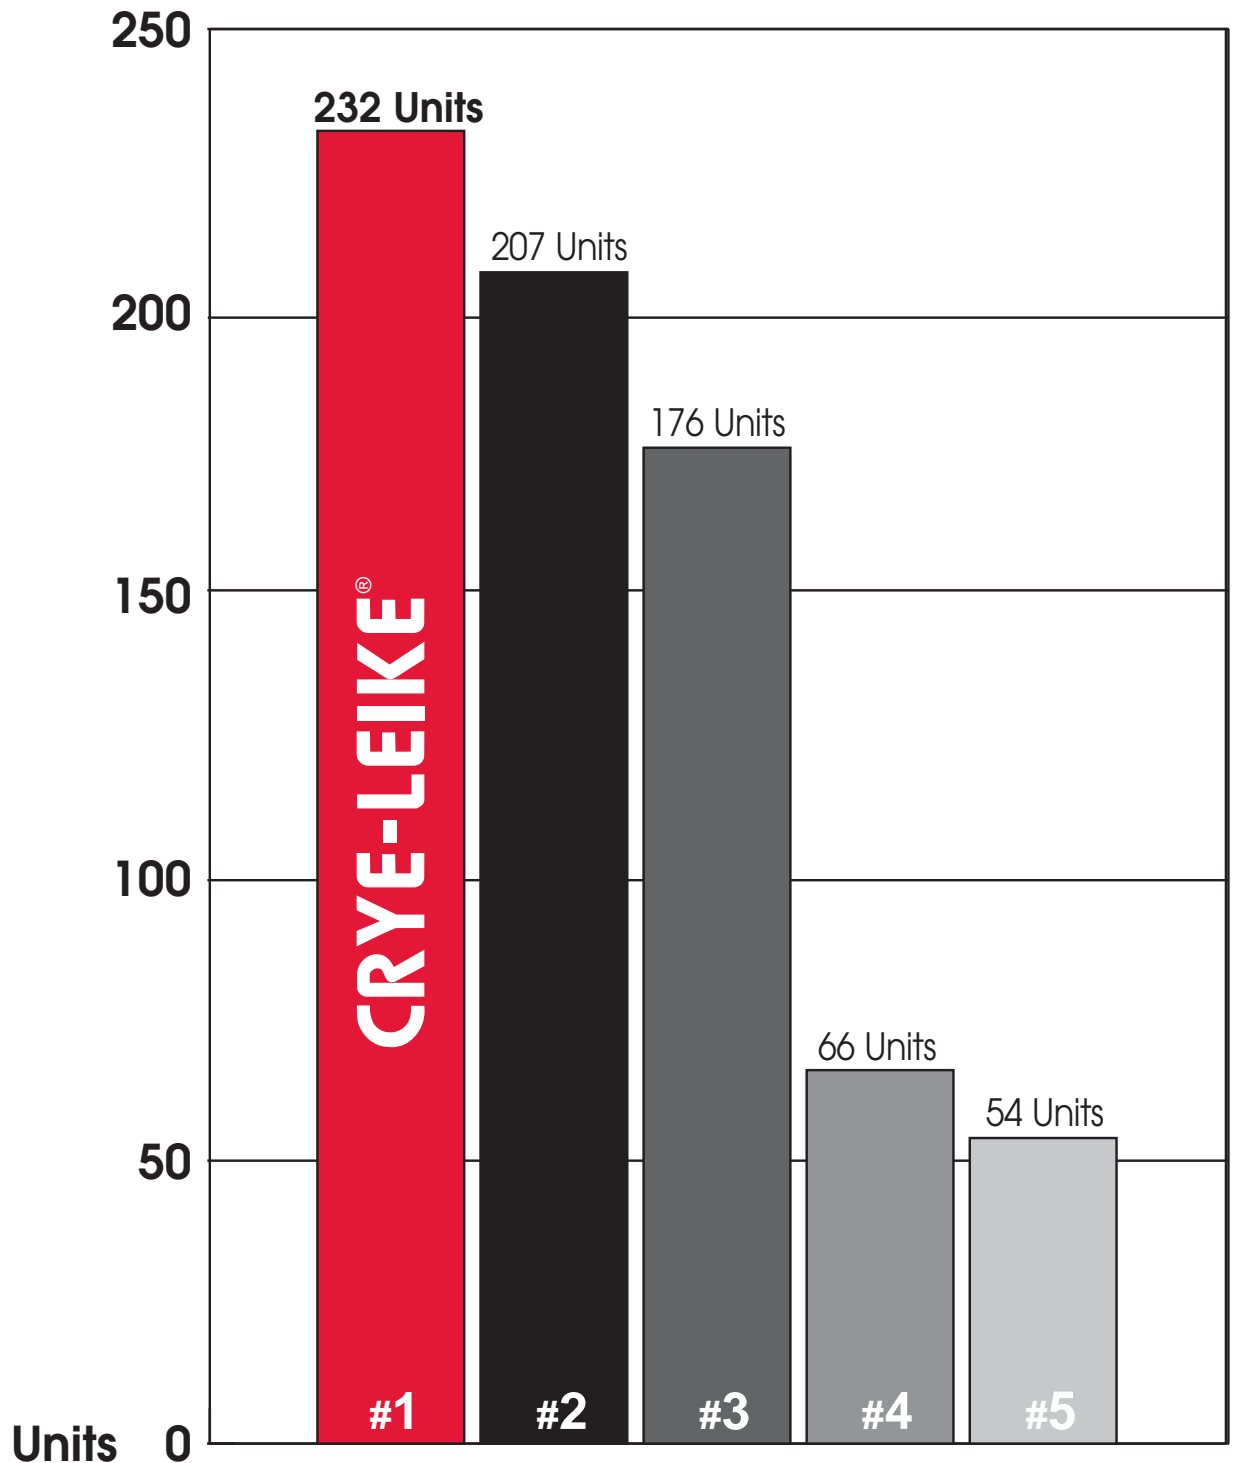

Who's Selling Land In Middle Tennessee?

#1
in the
Mid-South!

This information includes only units sold reported to MLS. Figures represent total units of listing sides and selling sides of closed sales per MLS statistics January 1, 2008 through December 31, 2008. "Land" for purposes of this report includes sales within category of Land. Does not include all companies having sales in the area: only shows top 5 firms for the period.