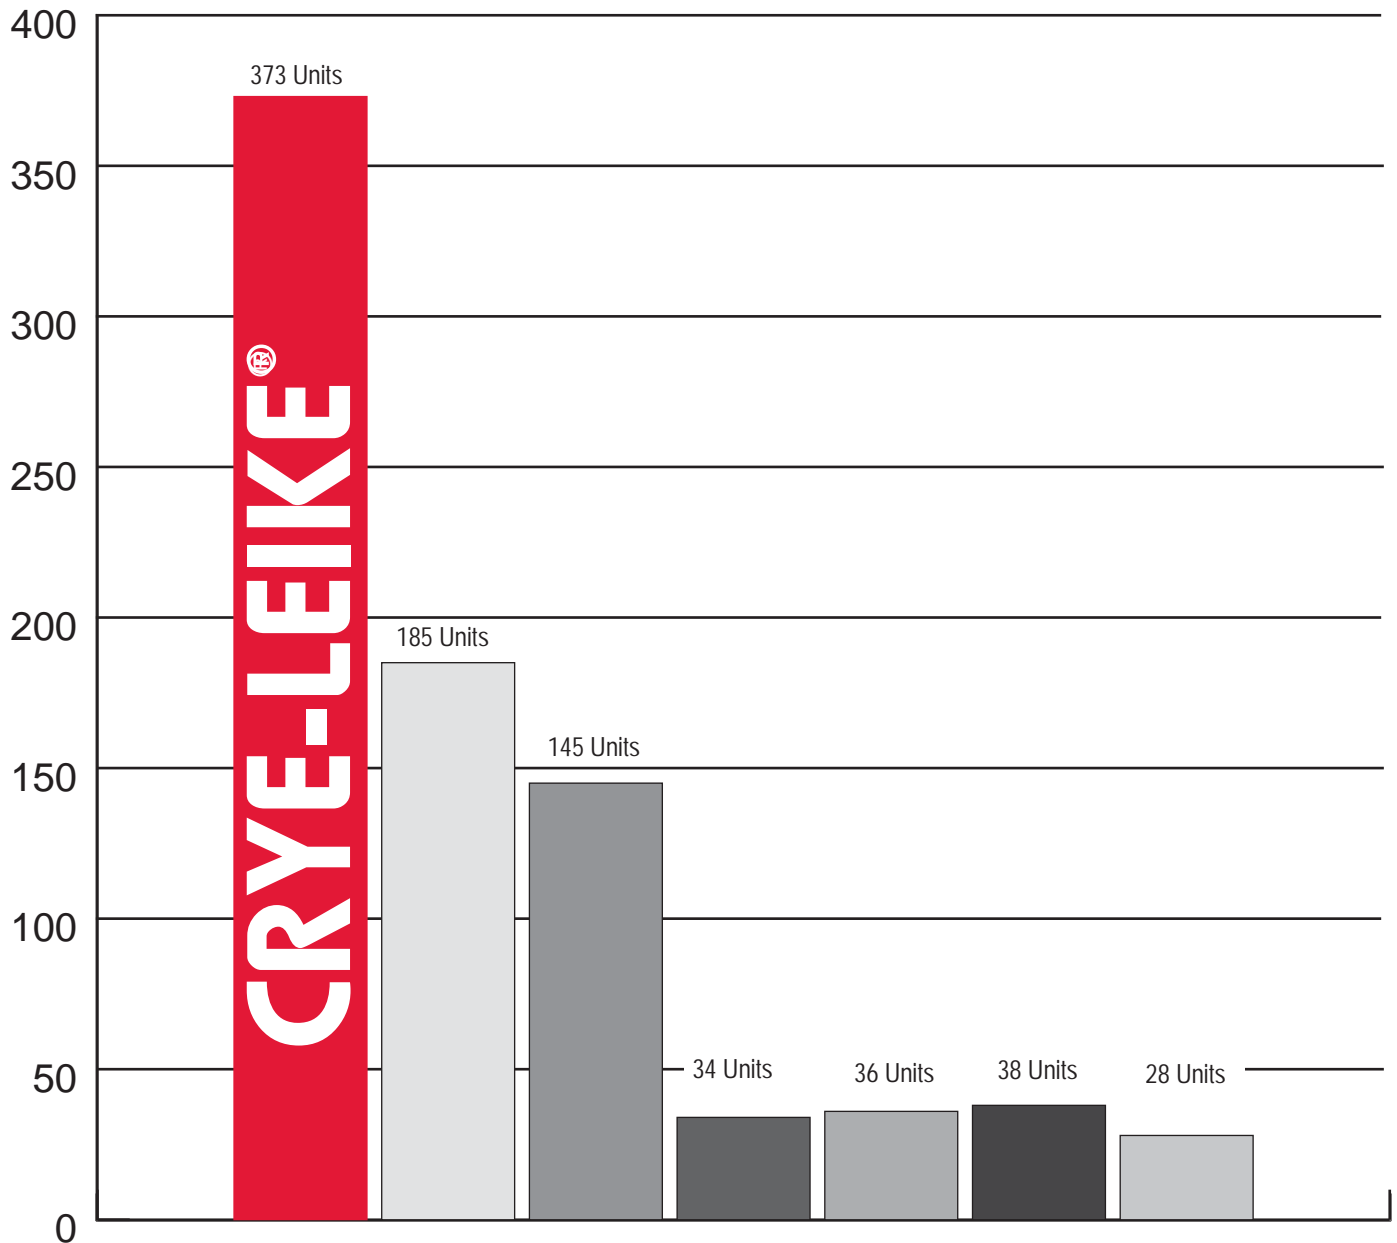

Who's Selling Midtown?

January 1 through December 31, 2008 • Closed Sales

This information includes only sales reported to MLS. Figures represent total of listing sides and buyer sides of closed sales per MLS statistics January 1, 2008 through December 31, 2008 "Midtown" for purposes of this report includes MLS areas 744, 746, 751 and 754. Chart includes the seven top companies in the area. Does not include all companies having sales in the area or all builders.