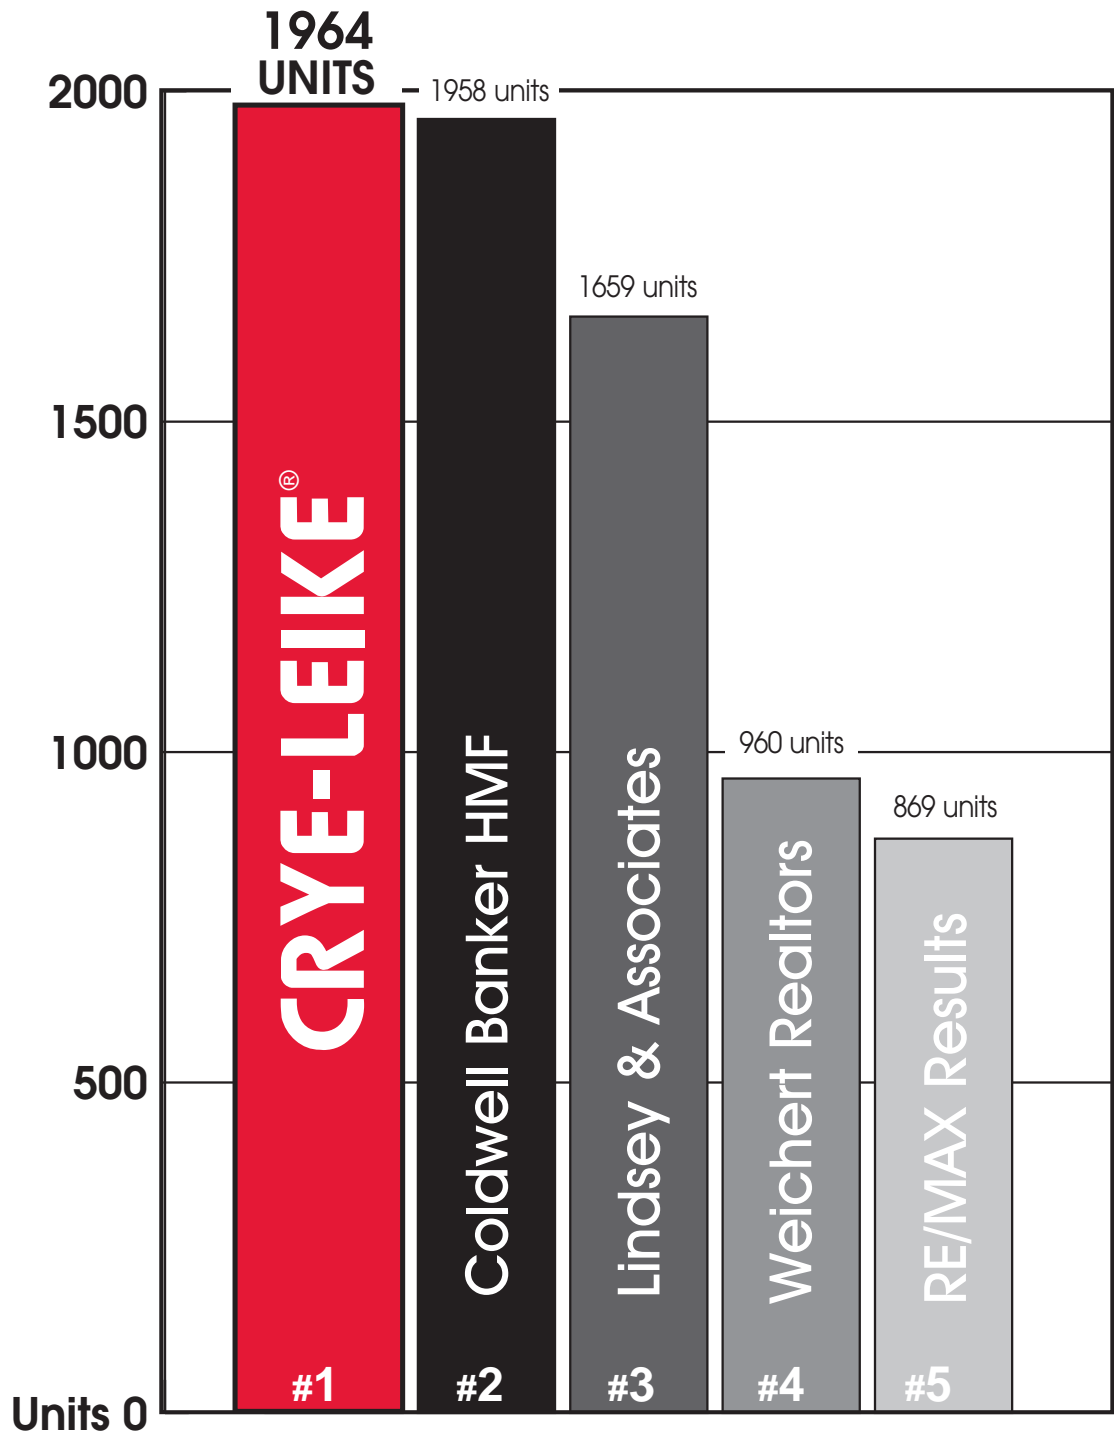

# CRYE-LEIKE Sells more Homes than any other company in Northwest Arkansas!

*This information includes only units sold reported to MLS. Figures represent total units of listing sides and selling sides of closed sales per MLS statistics January 1, 2010 through December 31, 2010 as pulled from the MLS 2/2/11. "Northwest Arkansas" for purposes of this report includes MLS areas Northwest Arkansas. Does not include all companies having sales in the area: only shows top 5 firms for the period.*