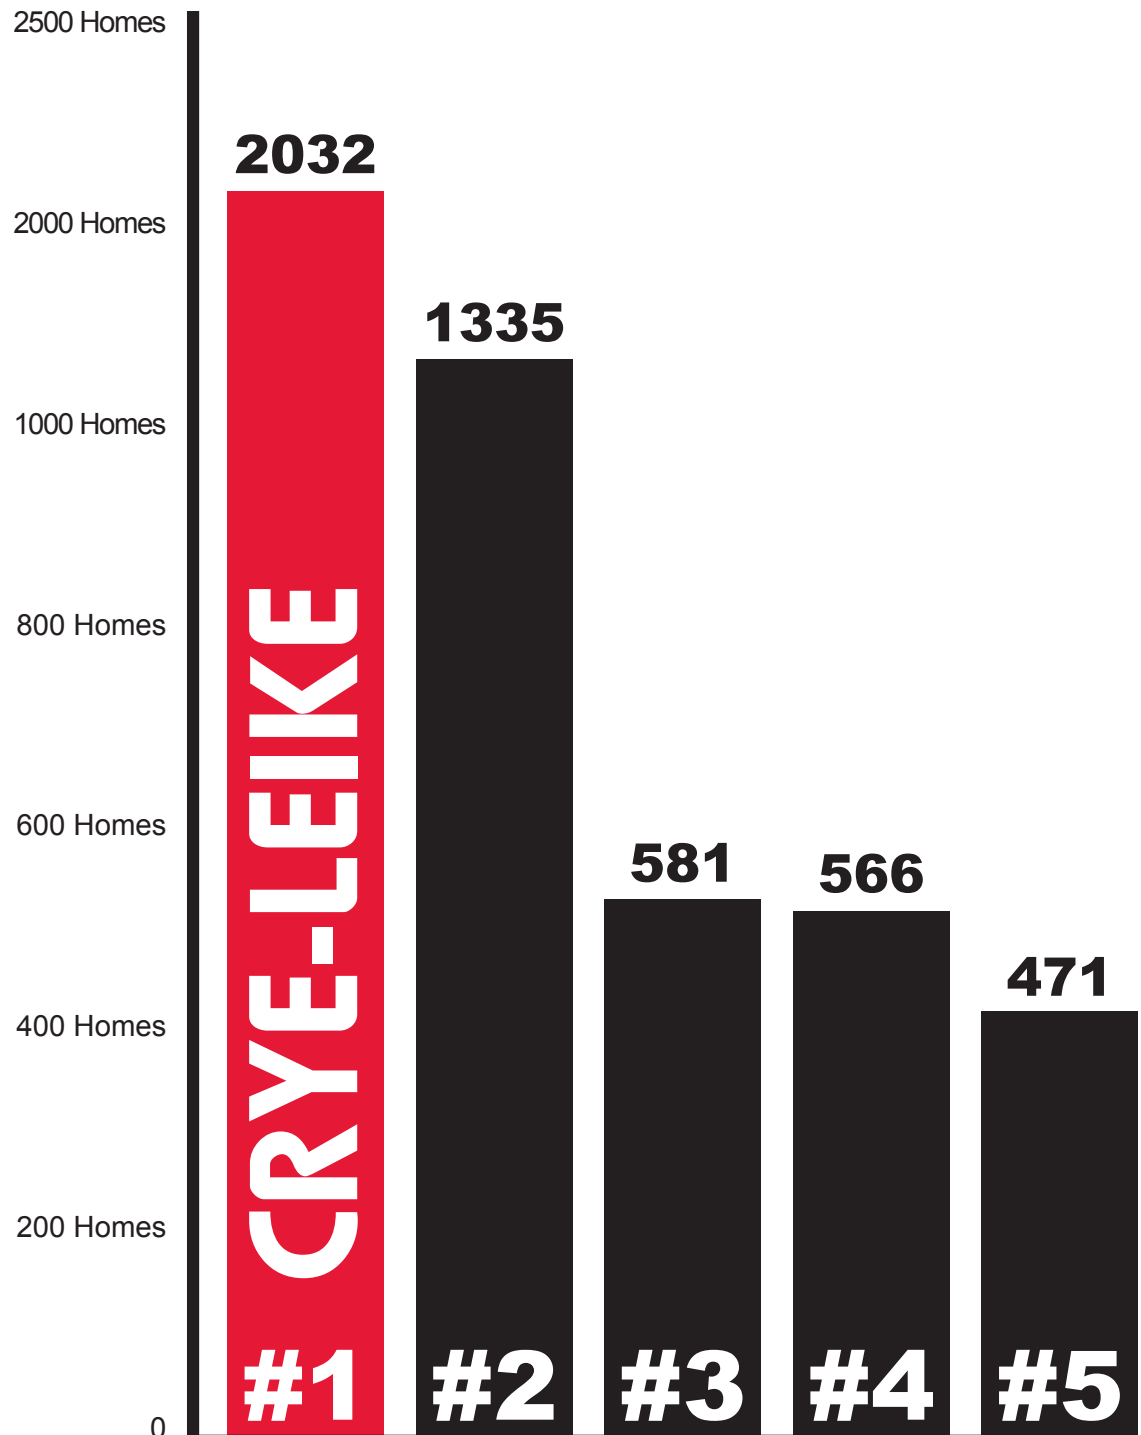

Who's Selling Pulaski County? Homes Sold in 2008

*#1
in the
Mid-South*

This information includes only sales reported to MLS. Figures represent total units closed per MLS statistics January 1, 2008 through December 31, 2008 Central Arkansas for purposes of this report includes CARMLS areas. This does not include all companies having sales in the area: Only shows top 5 firms for the period.