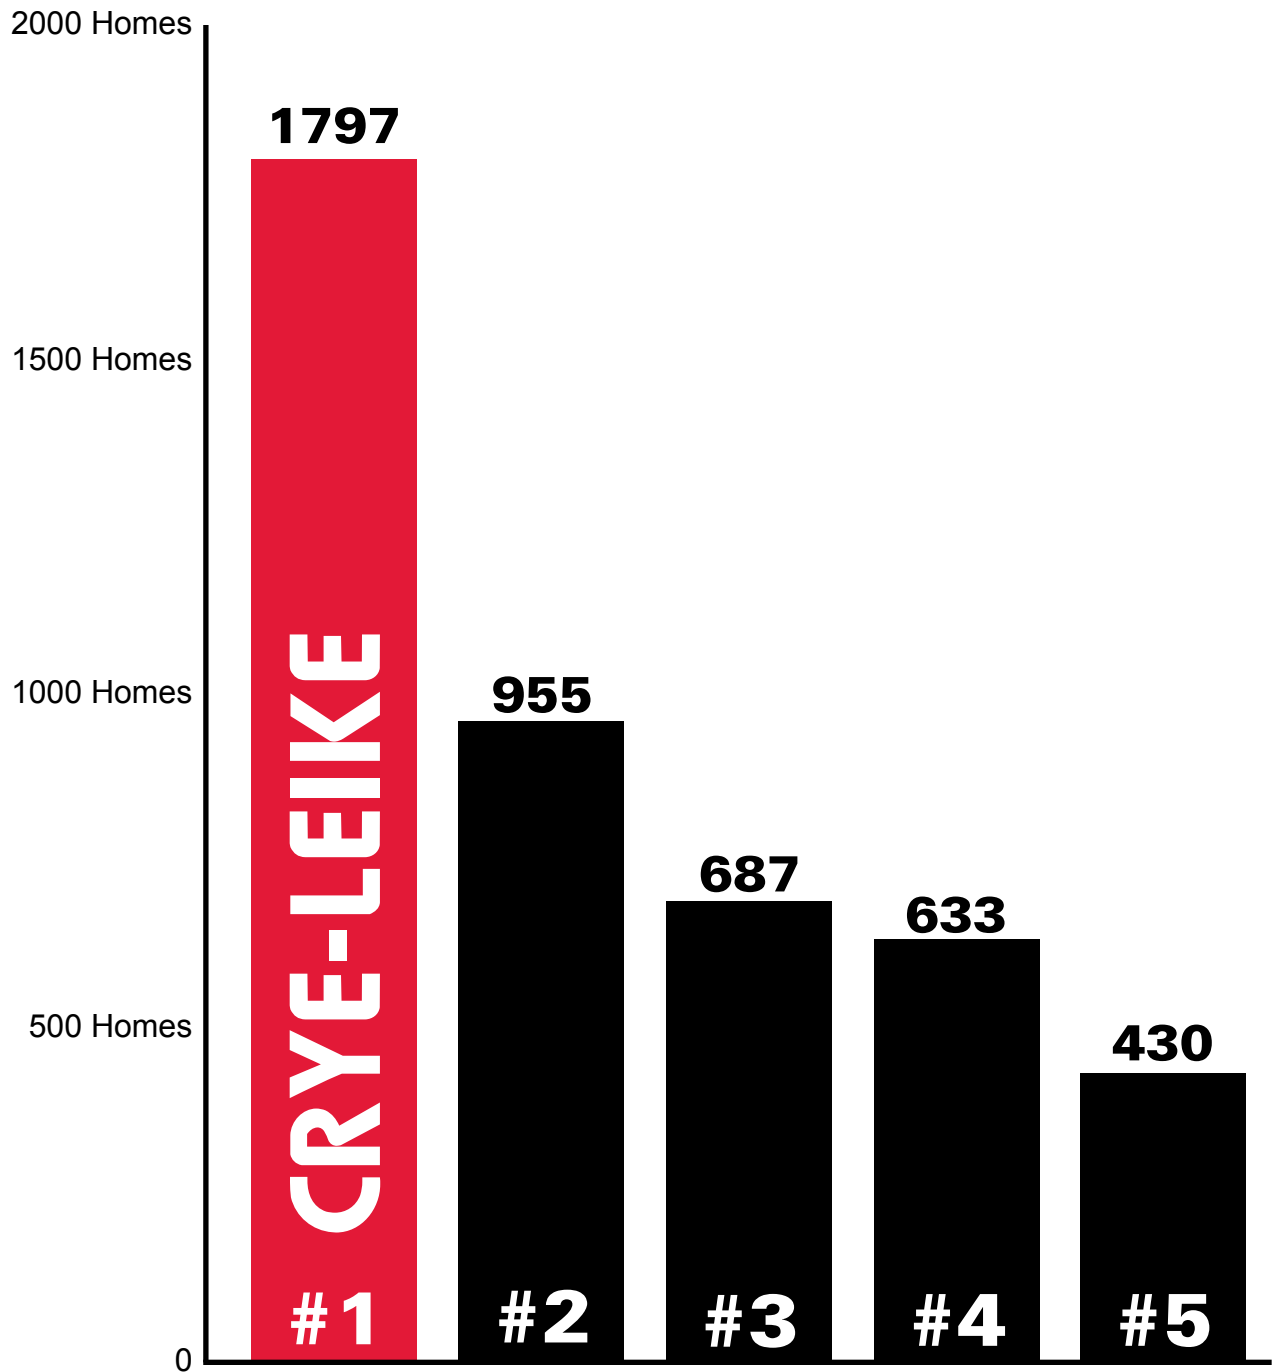

Who's Selling Pulaski County?

Homes Sold in 2010

This information includes only sales reported to MLS. Figures represent total units closed per MLS statistics January 1, 2010 through December 31, 2010. Central Arkansas for purposes of this report includes all CARMLS areas. Does not include all companies having sales in the area: only shows top 5 firms for the period.

#1
in the
Mid-South