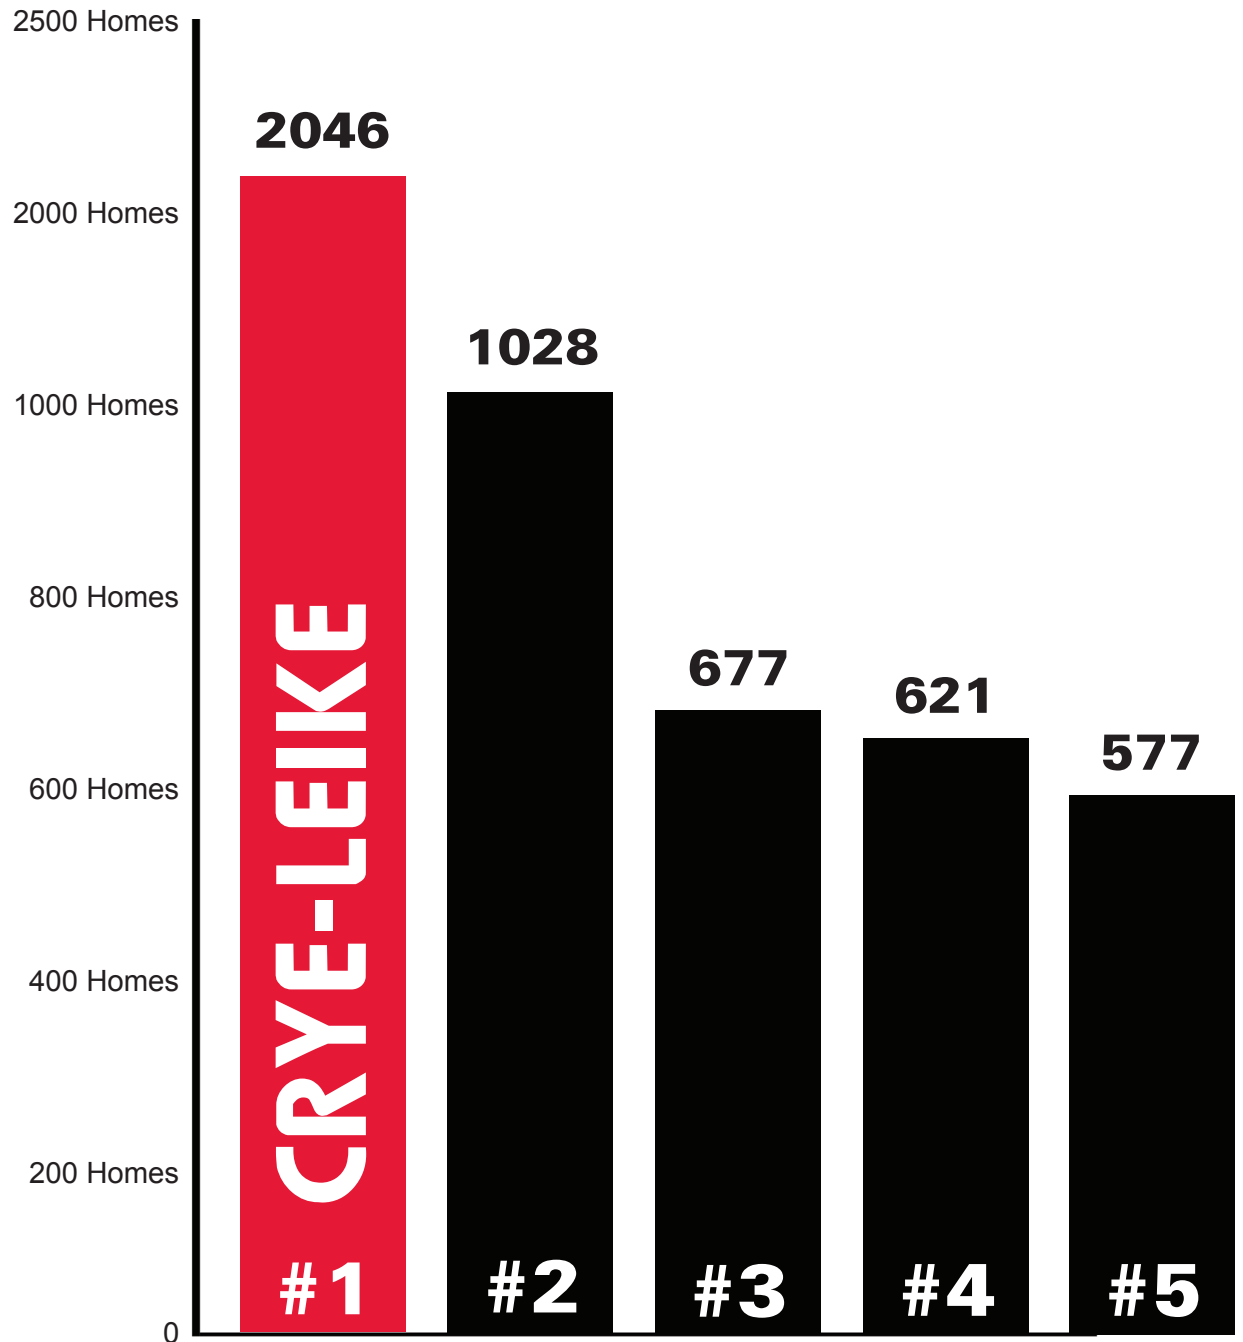

# Who's Selling Pulaski County?

## Homes Sold in 2009

This information includes only sales reported to MLS. Figures represent total units closed per MLS statistics January 1, 2009 through December 31, 2009. Central Arkansas for purposes of this report includes all CARMLS areas. Does not include all companies having sales in the area: only shows top 5 firms for the period.

**#1**  
*in the*  
*Mid-South*