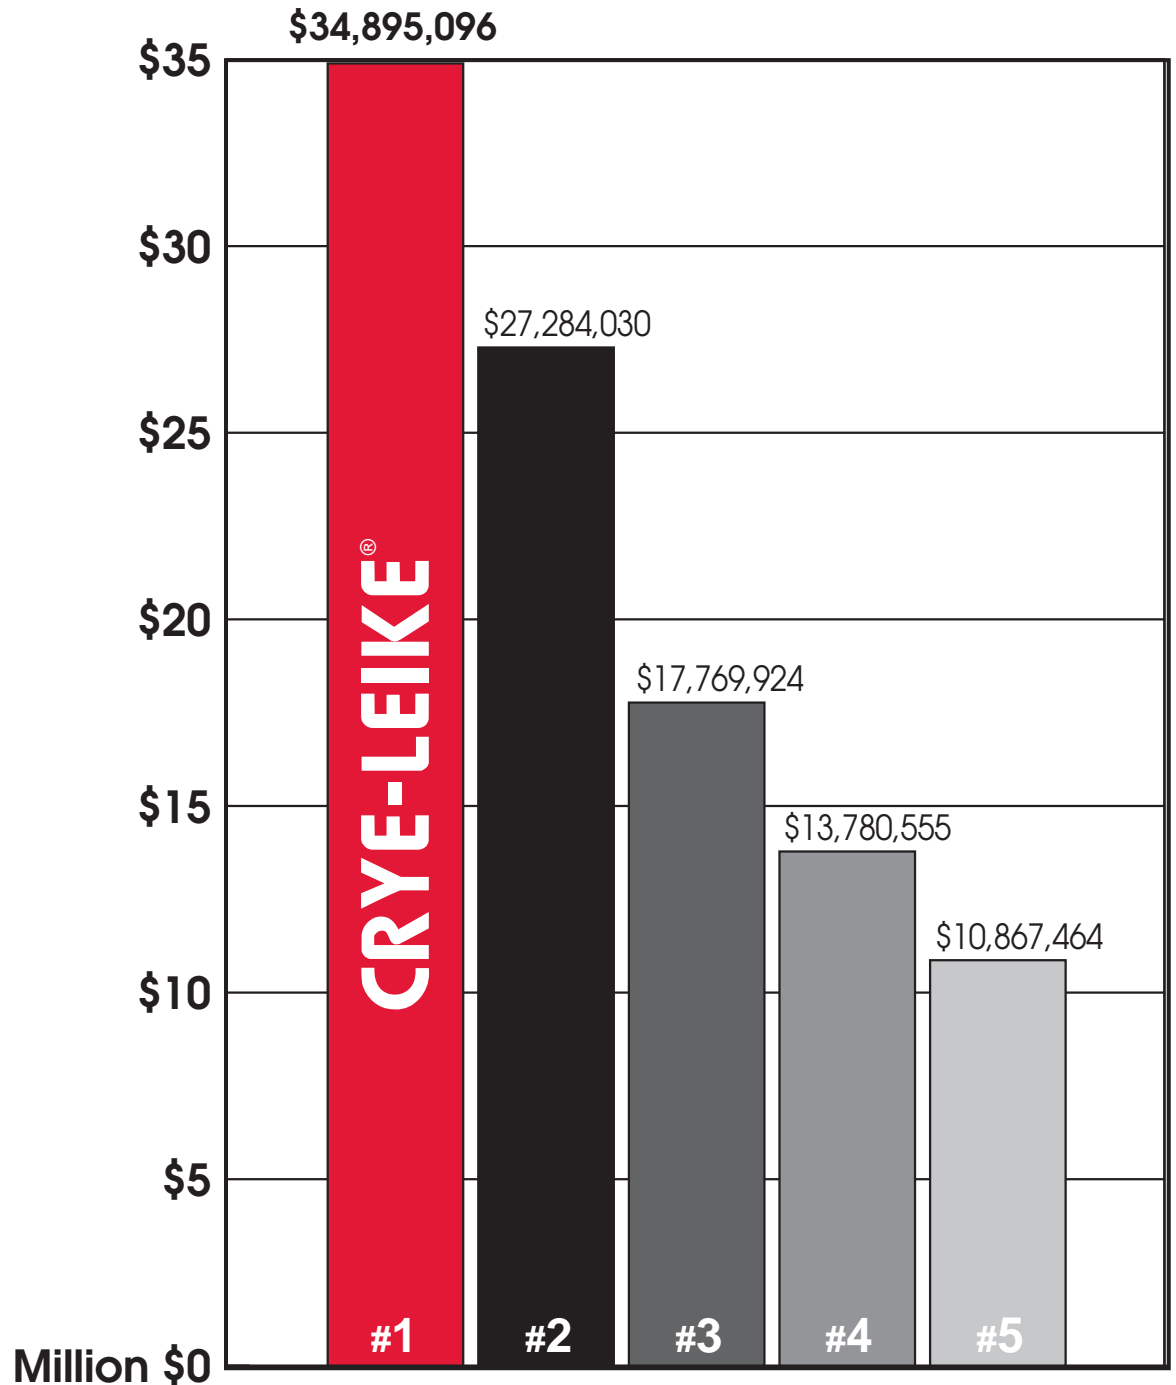

Who's Selling Smyrna?

#1
in the
Mid-South!

This information includes only sales reported to MLS. Figures represent total dollar volume of listing sales and selling sides of closed sales per MLS statistics. Figures compiled from January 1, 2008 through December 31, 2008. "Smyrna" for purposes of this report includes sales within city of Smyrna. Does not include all companies having sales in the area: only shows top 5 firms for the period.