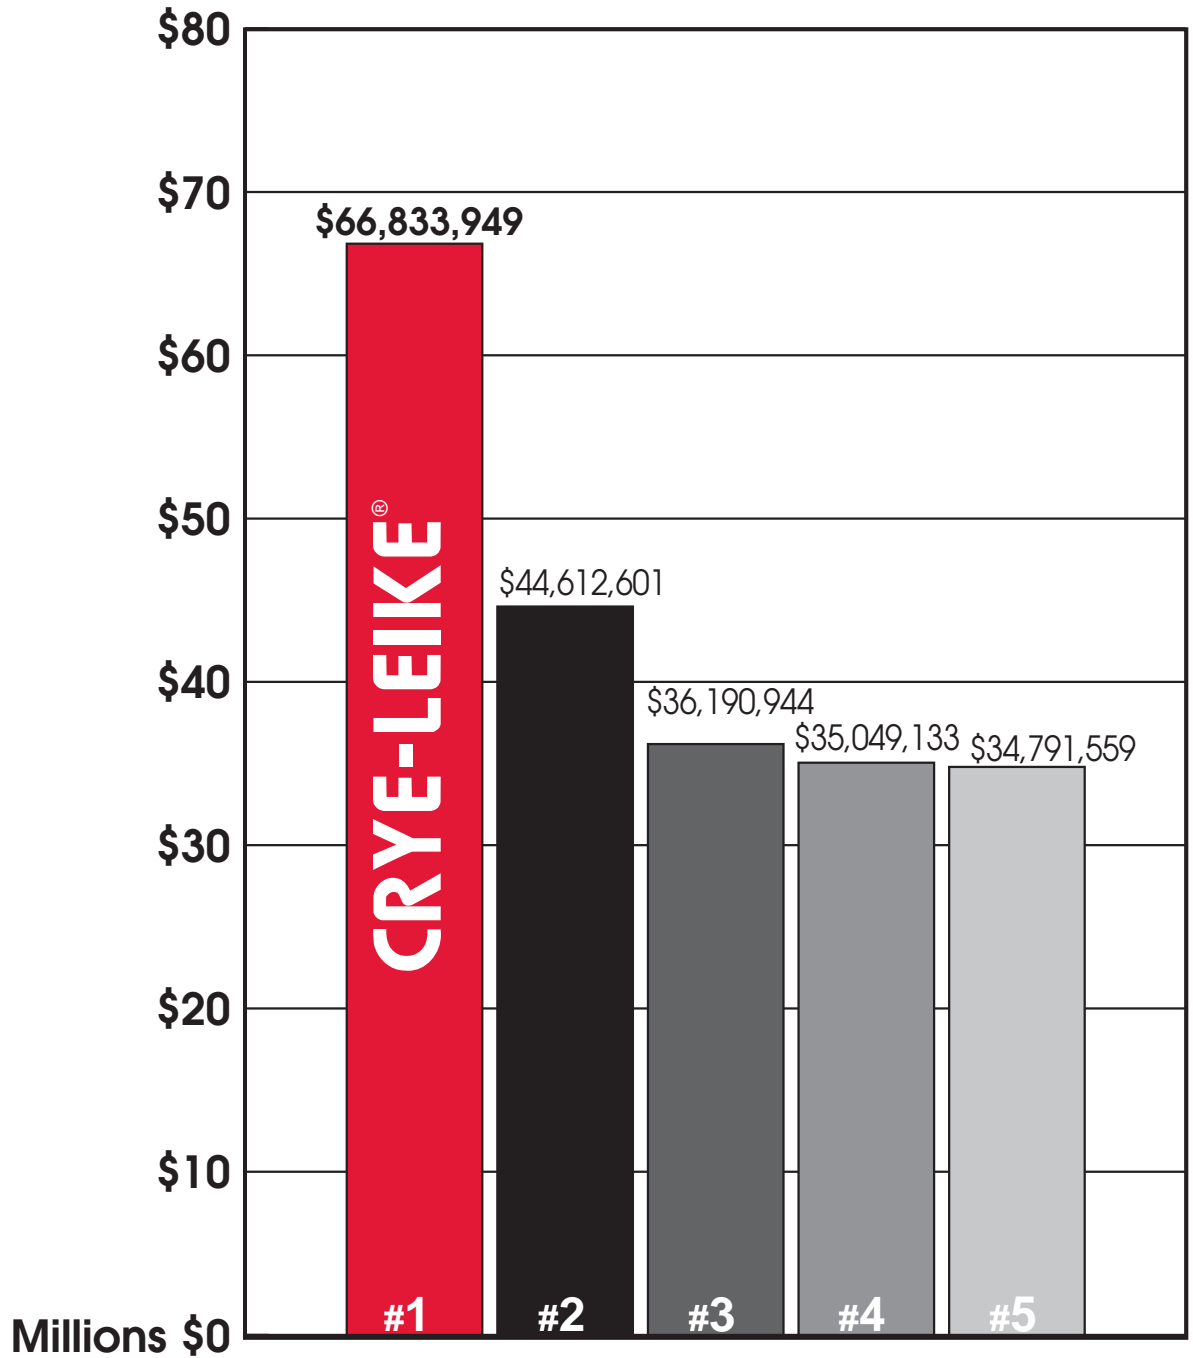

Who's Selling Southern Middle Tennessee?

#1
in the
Mid-South!

This information includes only sales reported to MLS. Figures represent total dollar volume of listing sides and selling sides of closed sales per MLS statistics January 1, 2008 through December 31, 2008. Southern Middle Tennessee" for purposes of this report includes the counties of Maury, Marshall, Giles, Lawrence and Lewis. Does not include all companies having sales in the area: only shows top 5 firms for the period.