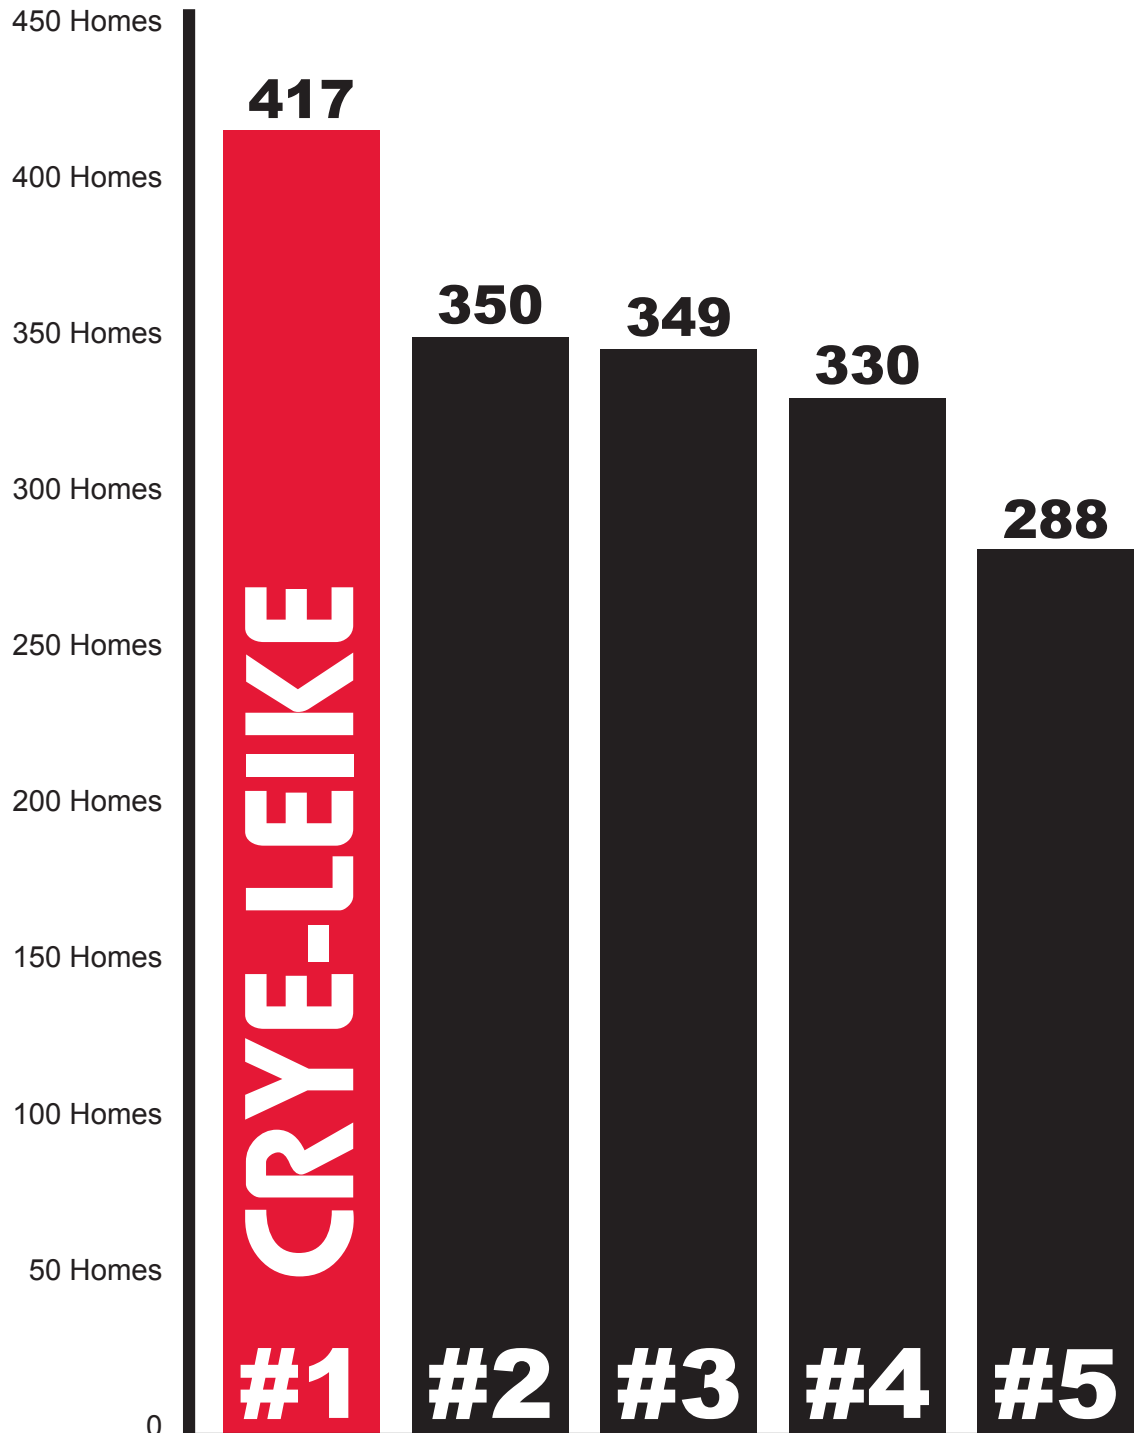

Who's Selling West Little Rock? Homes Sold in 2008

*#1
in the
Mid-South*

This information includes only sales reported to MLS. Figures represent total units closed per MLS statistics January 1, 2008 through December 31, 2008 Central Arkansas for purposes of this report includes CARMLS areas. This does not include all companies having sales in the area: Only shows top 5 firms for the period.